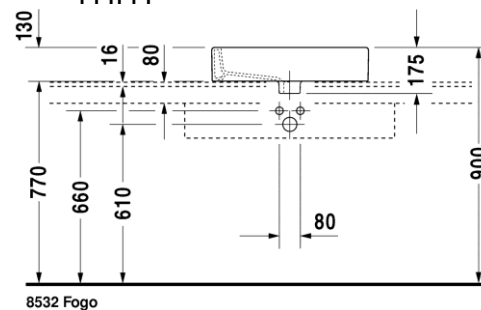

0452600000

Vero above counter basin

DURAVIT

Designed by Kurt Merki Jr.

- With Overflow
- With tap platform and tap hole
- **Back plane glazed**
- White colour
- Size: 59.5 x 46.5 cms (23 x 18 inches)
- Glaze thickness 0.8 to 1 mm