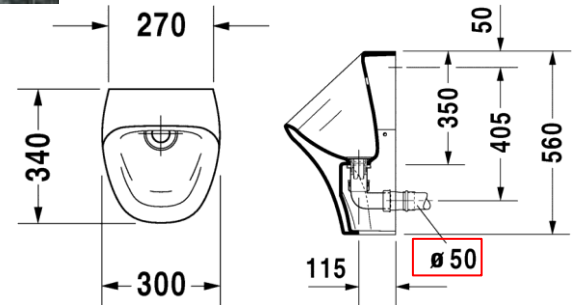

MRP : INR 28,266

2808300000 Durastyle Dry Urinal

Design by Matteo Thun & Partners

- Waterless urinal
- Not available in wondergliss
- Size: 560 x 270 mm (22 x 11 inches)

MRP : INR 30,741

- Electronics with **automatic infrared-technology**
- **Unnoticeable placing** of the control unit – Clean wall
- **No false triggering** as the urinal adjust continuously with the surroundings
- Optional for connection with **power supply or with batteries**
- **Automatic flushing** every 12 hours to maintain hygiene prevents the build-up of unpleasant odours.