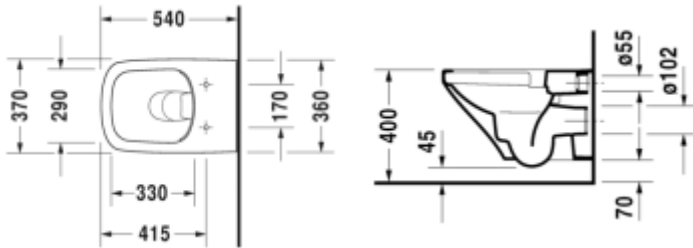

MRP : INR 25,980 + 10,731 = 36,711

2552390037 +
0063790037

DuraStyle wall mounted Toilet with Jet.

DURAVIT

Design by Matteo Thun & Partners

- Wall mounted toilet
- **With Inbuilt Jet**
- Soft closing, **Duroplast removable slim seat cover** with stainless steel hinges
- **Concealed** installation
- Glaze thickness 0.8 to 1 mm
- Size: 54 x 37 cm
(21 x 14.5 Inches)