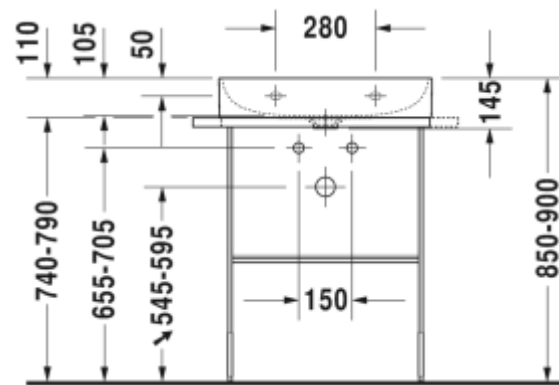

- Without overflow
- **Ceramic covered slotted waste included**
- White colour
- Size: 60 x 47 cm (24 x 18.5 inches)
- Glaze thickness 0.8 to 1 mm