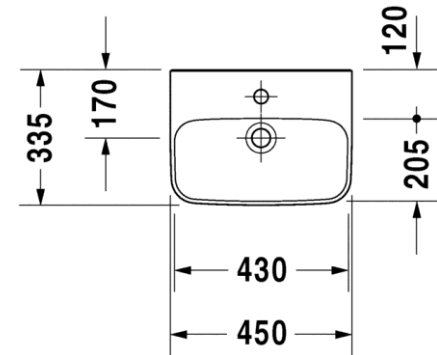

Siphon Cover

Fixing for siphon

MRP : INR 14,821 (Without siphon cover)

0708450000

DuraStyle hand rinse wash basin

DURAVIT

Design by Matteo Thun & Partners

- Wash basin
- With tap platform
- With overflow
- White colour
- Glaze thickness 0.8 to 1 mm
- Size: 45x 33.5 cms (18 x 13 inches)