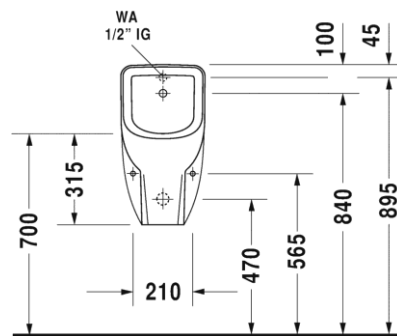

MRP : INR 24,022

Urinals

2819300000

Duravit No.1 Urinal

DURAVIT

Designed by Sieger Design

- Concealed inlet
- Jet Nozzle
- 1/2 inch inlet connection
- Provided with inlet set, waste, bottle trap Ø 32 mm and fixings-
- Size: 565 x 305 mm (22 x 12 inches)

MRP : INR 22,352

2818300000

Duravit No.1 Urinal

DURAVIT

Designed by Sieger Design

- Visible inlet
- Jet Nozzle
- 1/2 inch inlet connection
- Provided with inlet set, waste, bottle trap Ø 32 mm and fixings-
- Size: 565 x 305 mm (22 x 12 inches)