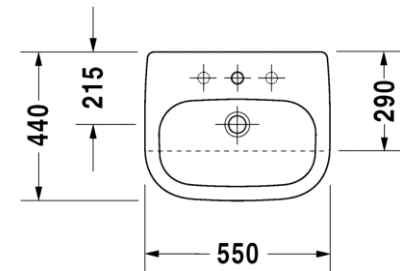

Semi Recessed basins

0339550000 D-Code Semi-recessed wash basin

DURAVIT

Designed by Sieger Design

- Wash basin
- With tap platform
- With overflow
- White colour
- Glaze thickness 0.8 to 1 mm
- Size: 55x 44 cms (21 x 17.5 inches)