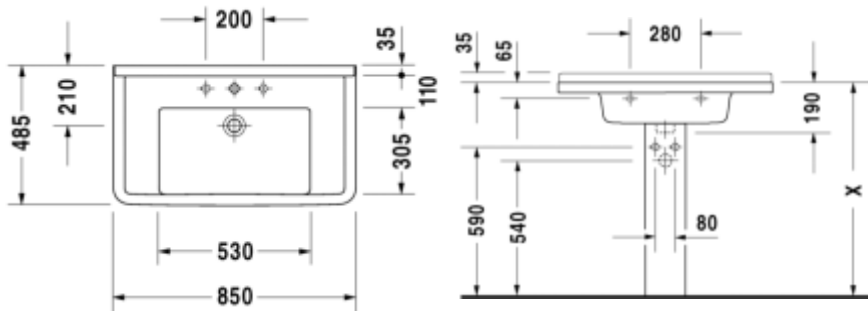

MRP : INR 19,537

0304800000

Starck 3 Furniture Washbasin

DURAVIT

Designed by Phillippe Starck

- Furniture Washbasin
- With tap hole & with overflow
- White colour
- Size: 85 x 48.5 cms (36.5 x 19 inches)
- Glaze thickness 0.8 to 1 mm