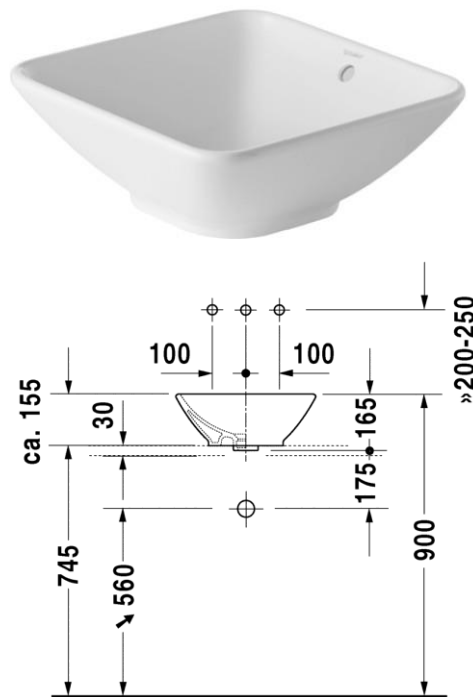

MRP : INR 18,440

0455600000

Vero Washbowl

- Wash bowl
- Without overflow
- White colour
- Grounded at bottom surface
- Fixing included
- Size: 60 x 38 cms (24 x 15 inches)
- Glaze thickness 0.8 to 1 mm

MRP : INR 13,494

033550000 Washbowl Bathroom Foster

Designed by Norman Foster

- Oval Washbowl
- Without tap hole & with overflow
- Fixation included
- White colour
- Size: 49.5 x 35 cms (19 x 13 inches)
- Glaze thickness 0.8 to 1 mm

MRP : INR 12,276

0333420000

Bacino square Washbowl

- Wash bowl
- With overflow
- White colour
- Fixing included
- Size: 42 x 42 cm (16.5 x 16.5 inches)
- Glaze thickness 0.8 to 1 mm

MRP : INR 13,713

0325420000

Bacino round Washbowl

- Wash bowl
- With overflow
- White colour
- Fixing included
- Size: Ø 42 cm
- Glaze thickness 0.8 to 1 mm

MRP : INR 11,200

235560000

DuraSquare wash bowl

- **Made from DuraCeram**
- **Diamond Grounded at bottom surface**
- Without tap hole
- Fixings and Ceramic covered slotted waste included
- White colour
- Size: 60x 34.5 cms (24 x 13.5 inches)
- Glaze thickness 0.8 to 1 mm