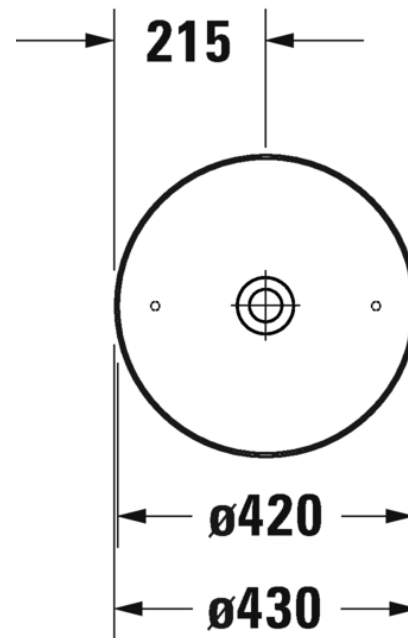

MRP : INR 15,323

2328430000

Cape cod washbowl

 DURAVIT

Designed by Phillippe Starck

- Made from DuraCeram
- Without overflow
- White colour
- Size: \varnothing 430 mm
- Glaze thickness 0.8 to 1 mm

MRP : INR 12,108