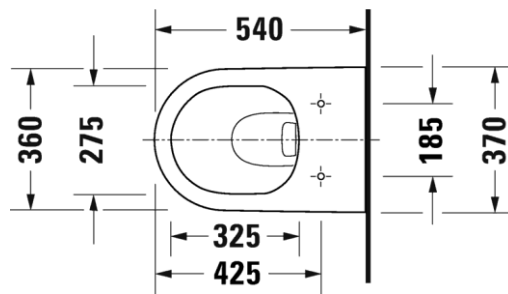

MRP : INR 23,980 + 10,731 = 34,711

2578090000 +
0021690000

D Neo Wall mounted Toilet

DURAVIT

Designed by Bertrand Lejoly

- **Rimless** wall mounted toilet
- Soft closing, **Duroplast slim seat cover**
- Glaze thickness 0.8 to 1 mm
- Size: 54 x 37 cm
(21 x 14.5 Inches)