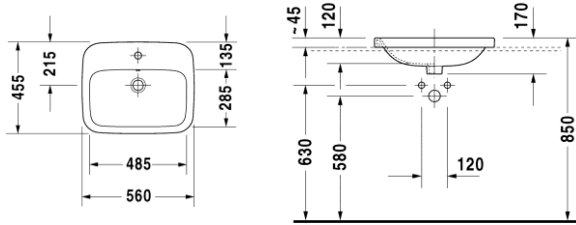

0374560000 DuraStyle counter top basin

- Counter top basin
- With tap hole
- With overflow
- White colour
- Grounded at bottom surface
- Size: 56x 45.5 cms (22 x 18 inches)
- Glaze thickness 0.8 to 1 mm

MRP : INR 12,061