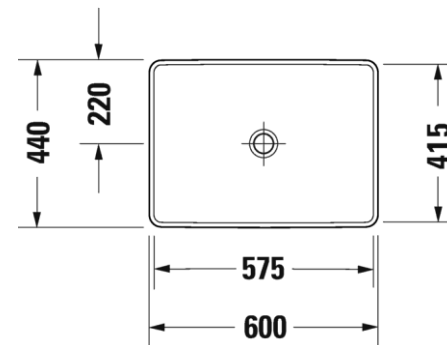

MRP : INR 12,061

0337540000 D-Code counter top basin

Designed by Sieger Design

- Counter top basin
- With tap hole
- White colour
- Size: 54.5x 43.5 cms (21 x 17 inches)
- Glaze thickness 0.8 to 1 mm

MRP : INR 11,809

0358600079

D Neo Counter top basin

DURAVIT

Designed by Bertrand Lejoly

- Without Overflow
- Without Tap platform
- White colour
- Size: 600X435mm
- Glaze thickness 0.8 to 1 mm

MRP : INR 45,080

Wash basins

0454500000