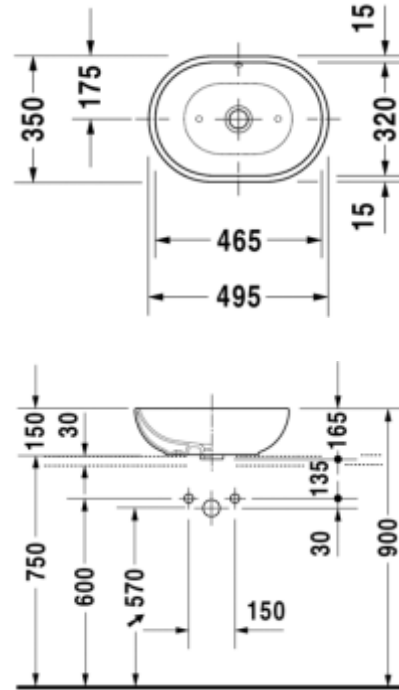

- Without Overflow
- Without Tap platform
- White colour
- Size: Ø 400mm
- Glaze thickness 0.8 to 1 mm

MRP : INR 17,442

2372600070

D Neo Wah bowl

DURAVIT

Designed by Bertrand Lejoly

- Without Overflow
- Without Tap platform
- White colour
- Size: 600X400mm
- Glaze thickness 0.8 to 1 mm

MRP : INR 18,440

0455600000

Vero Washbowl

- Wash bowl
- Without overflow
- White colour
- Grounded at bottom surface
- Fixing included
- Size: 60 x 38 cms (24 x 15 inches)
- Glaze thickness 0.8 to 1 mm

MRP : INR 13,494

033550000 Washbowl Bathroom Foster

Designed by Norman Foster

- Oval Washbowl
- Without tap hole & with overflow
- Fixation included
- White colour
- Size: 49.5 x 35 cms (19 x 13 inches)
- Glaze thickness 0.8 to 1 mm

Bacino round Washbowl

- Wash bowl
- With overflow
- White colour
- Fixing included
- Size: Ø 42 cm
- Glaze thickness 0.8 to 1 mm

MRP : INR 11,200

235560000

DuraSquare wash bowl

- **Made from DuraCeram**
- **Diamond Grounded at bottom surface**
- Without tap hole
- Fixings and Ceramic covered slotted waste included
- White colour
- Size: 60x 34.5 cms (24 x 13.5 inches)
- Glaze thickness 0.8 to 1 mm