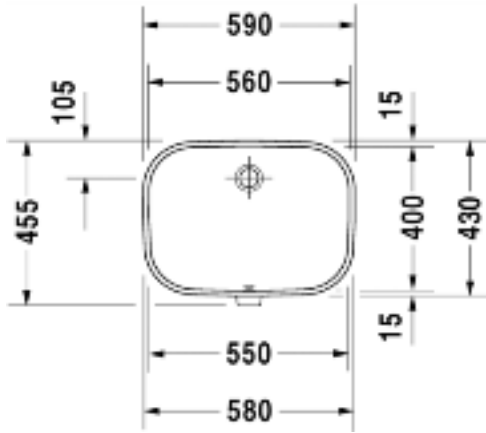

0338560000 D-Code Under counter basin

- Under counter basin
- Without tap hole
- Fixation included
- White colour
- Size: 56 x 40 cms
- Glaze thickness 0.8 to 1 mm

MRP : INR 11,445