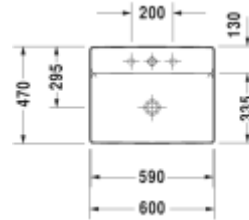

- **Made from DuraCeram**
- **Diamond Grounded at bottom surface**
- With tap hole
- Fixings and Ceramic covered slotted waste included
- White colour
- Size: 60x 47.5 cms (24 x 18.7 inches)
- Glaze thickness 0.8 to 1 mm