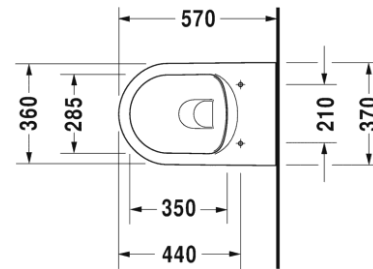

MRP: INR 38,160 + 12,024 = 50,184

2577090000 +
0021690000

D Neo Wall mounted Toilet

DURAVIT

Designed by Bertrand Lejoly

- **Rimless** wall mounted toilet
- Soft closing, **Duroplast slim seat cover**
- **Concealed** installation
- Glaze thickness 0.8 to 1 mm
- Size: 54 x 37 cm
(21 x 14.5 Inches)