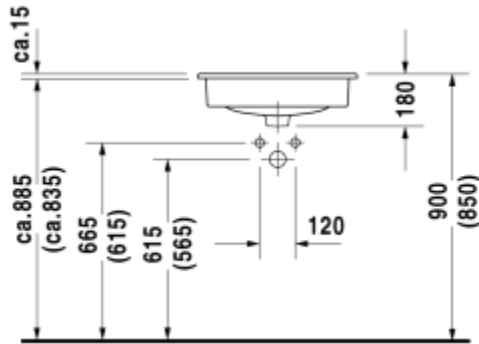

0374560000 DuraStyle counter top basin

- Counter top basin
- With tap hole
- With overflow
- White colour
- Grounded at bottom surface
- Size: 56x 45.5 cms (22 x 18 inches)
- Glaze thickness 0.8 to 1 mm

MRP : INR 12,061

0337540000 D-Code counter top basin

Designed by Sieger Design

- Counter top basin
- With tap hole
- White colour
- Size: 54.5x 43.5 cms (21 x 17 inches)
- Glaze thickness 0.8 to 1 mm

MRP : INR 11,809