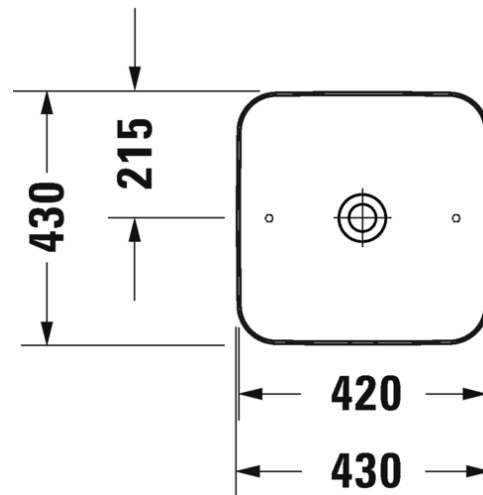

2340430000

Cape cod Square

DURAVIT

Designed by Phillippe Starck

- Made from DuraCeram
- White colour
- Size: 430X430mm
- Glaze thickness 0.8 to 1 mm

MRP : INR 12,495

2347550000

Cape cod washbowl

- Without Overflow
- Without Tap platform
- White colour
- Size: Ø 400mm
- Glaze thickness 0.8 to 1 mm

MRP : INR 17,442

2372600070

D Neo Wah bowl

DURAVIT

Designed by Bertrand Lejoly

- Without Overflow
- Without Tap platform
- White colour
- Size: 600X400mm
- Glaze thickness 0.8 to 1 mm

MRP : INR 18,440

0455600000

Vero Washbowl

- Wash bowl
- Without overflow
- White colour
- Grounded at bottom surface
- Fixing included
- Size: 60 x 38 cms (24 x 15 inches)
- Glaze thickness 0.8 to 1 mm

MRP : INR 13,494