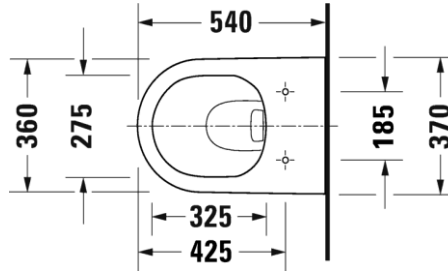

MRP: INR 38,160 + 12,024 = 50,184

2577090000 +
0021690000

D Neo Wall mounted Toilet

DURAVIT

Designed by Bertrand Lejoly

- **Rimless** wall mounted toilet
- Soft closing, **Duroplast slim seat cover**
- **Concealed** installation
- Glaze thickness 0.8 to 1 mm
- Size: 54 x 37 cm
(21 x 14.5 Inches)