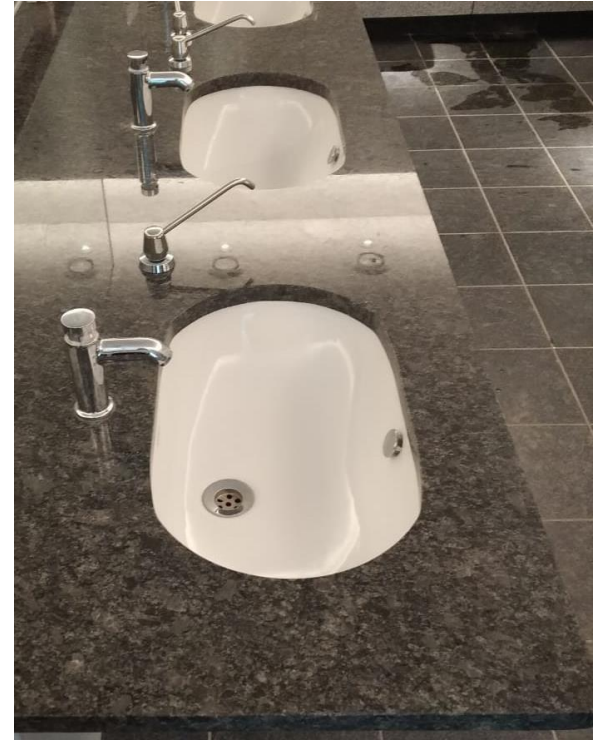

MRP : INR 10,458

0338490017 D-Code Under counter basin

MODERAVIT

Designed by Sieger Design

- Under counter basin
- Without tap hole
- Fixation for stone consoles included
- White colour
- Size: 49.5x 29 cms (19 x 11.5 inches)
- Glaze thickness 0.8 to 1 mm