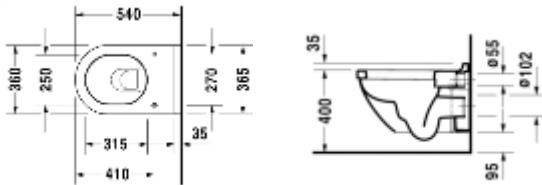

MRP : INR 21,275 + 10,303 = 31,578