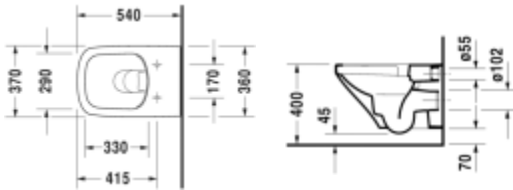

MRP : INR 21,238 + 10,731 = 31,969

2536090000 +
0063790037

DuraStyle wall mounted Toilet

Design by Matteo Thun & Partners

- Wall mounted toilet
- Soft closing, **Duroplast**, **Removable slim seat cover**
- Stainless Steel hinges
- Glaze thickness 0.8 to 1 mm
- Size: 54 x 37 cm (21 x 14.5 Inches)