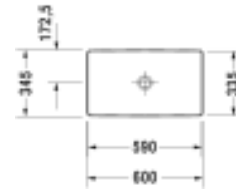

Bacino round Washbowl

- Wash bowl
- With overflow
- White colour
- Fixing included
- Size: Ø 42 cm
- Glaze thickness 0.8 to 1 mm

MRP : INR 11,200

235560000

DuraSquare wash bowl

- **Made from DuraCeram**
- **Diamond Grounded at bottom surface**
- Without tap hole
- Fixings and Ceramic covered slotted waste included
- White colour
- Size: 60x 34.5 cms (24 x 13.5 inches)
- Glaze thickness 0.8 to 1 mm