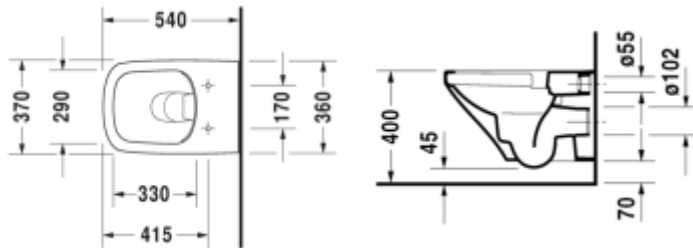

MRP : INR 19,418 + 12,065 = 31,483

2552090000 +
0063790037

DuraStyle wall mounted Toilet

Design by Matteo Thun & Partners

- Wall mounted toilet
- Soft closing, **Duroplast removable slim seat cover** with stainless steel hinges
- **Concealed** installation
- Glaze thickness 0.8 to 1 mm
- Size: 54 x 37 cm
(21 x 14.5 Inches)