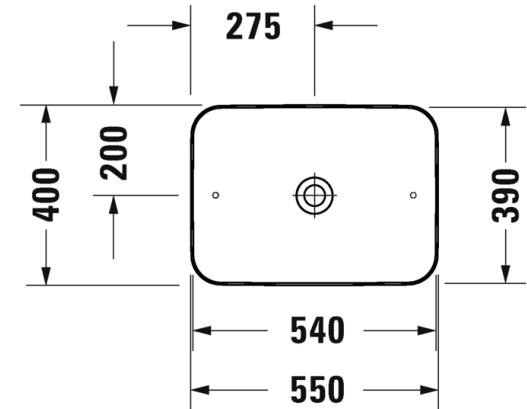

- Made from DuraCeram
- White colour
- Size: 550X400mm
- Glaze thickness 0.8 to 1 mm