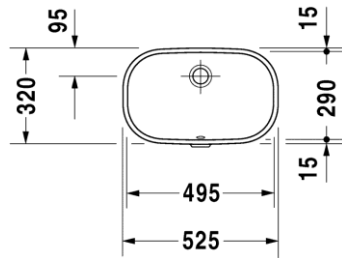

MRP : INR 10,458

0338490017 D-Code Under counter basin

MODERAVIT

Designed by Sieger Design

- Under counter basin
- Without tap hole
- Fixation for stone consoles included
- White colour
- Size: 49.5x 29 cms (19 x 11.5 inches)
- Glaze thickness 0.8 to 1 mm