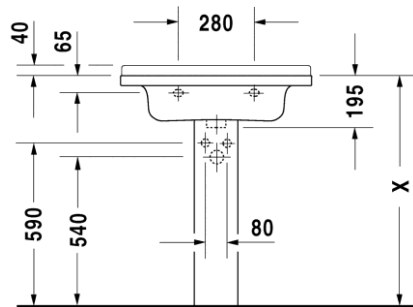

Basin with Counter

0304700000

Starck 3 Furniture Washbasin

DURAVIT

Designed by Phillippe Starck

- Furniture Washbasin
- With tap hole & with overflow
- White colour
- Size: 70 x 49 cms (27.5 x 19.5 inches)
- Glaze thickness 0.8 to 1 mm