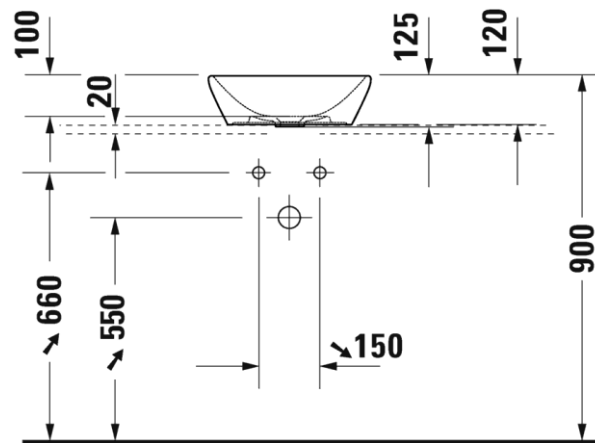

DURAVIT

Designed by Phillippe Starck

- Made from DuraCeram
- White colour
- Size: 550X400mm
- Glaze thickness 0.8 to 1 mm

MRP : INR 13,112

2371400070

D Neo Wah bowl

DURAVIT

Designed by Bertrand Lejoly

- Without Overflow
- Without Tap platform
- White colour
- Size: Ø 400mm
- Glaze thickness 0.8 to 1 mm

MRP : INR 17,442

2372600070

D Neo Wah bowl

DURAVIT

Designed by Bertrand Lejoly

- Without Overflow
- Without Tap platform
- White colour
- Size: 600X400mm
- Glaze thickness 0.8 to 1 mm