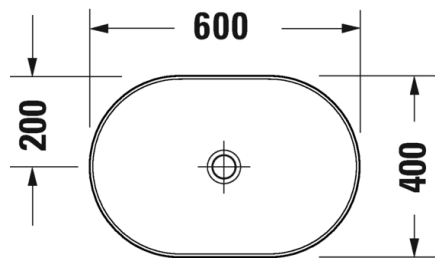

- Without Overflow
- Without Tap platform
- White colour
- Size: Ø 400mm
- Glaze thickness 0.8 to 1 mm

MRP : INR 17,442

2372600070

D Neo Wah bowl

DURAVIT

Designed by Bertrand Lejoly

- Without Overflow
- Without Tap platform
- White colour
- Size: 600X400mm
- Glaze thickness 0.8 to 1 mm

MRP : INR 18,440

0455600000

Vero Washbowl

- Wash bowl
- Without overflow
- White colour
- Grounded at bottom surface
- Fixing included
- Size: 60 x 38 cms (24 x 15 inches)
- Glaze thickness 0.8 to 1 mm

MRP : INR 13,494

033550000 Washbowl Bathroom Foster

Designed by Norman Foster

- Oval Washbowl
- Without tap hole & with overflow
- Fixation included
- White colour
- Size: 49.5 x 35 cms (19 x 13 inches)
- Glaze thickness 0.8 to 1 mm