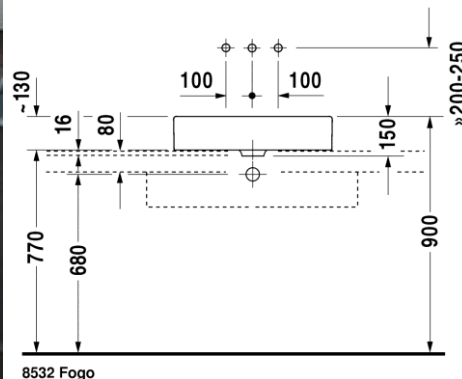

- Without Overflow
- Without Tap platform
- White colour
- Size: Ø 400mm
- Glaze thickness 0.8 to 1 mm

MRP : INR 17,442

2372600070

D Neo Wah bowl

DURAVIT

Designed by Bertrand Lejoly

- Without Overflow
- Without Tap platform
- White colour
- Size: 600X400mm
- Glaze thickness 0.8 to 1 mm

MRP : INR 18,440

0455600000

Vero Washbowl

- Wash bowl
- Without overflow
- White colour
- Grounded at bottom surface
- Fixing included
- Size: 60 x 38 cms (24 x 15 inches)
- Glaze thickness 0.8 to 1 mm

MRP : INR 13,494

033550000 Washbowl Bathroom Foster

Designed by Norman Foster

- Oval Washbowl
- Without tap hole & with overflow
- Fixation included
- White colour
- Size: 49.5 x 35 cms (19 x 13 inches)
- Glaze thickness 0.8 to 1 mm