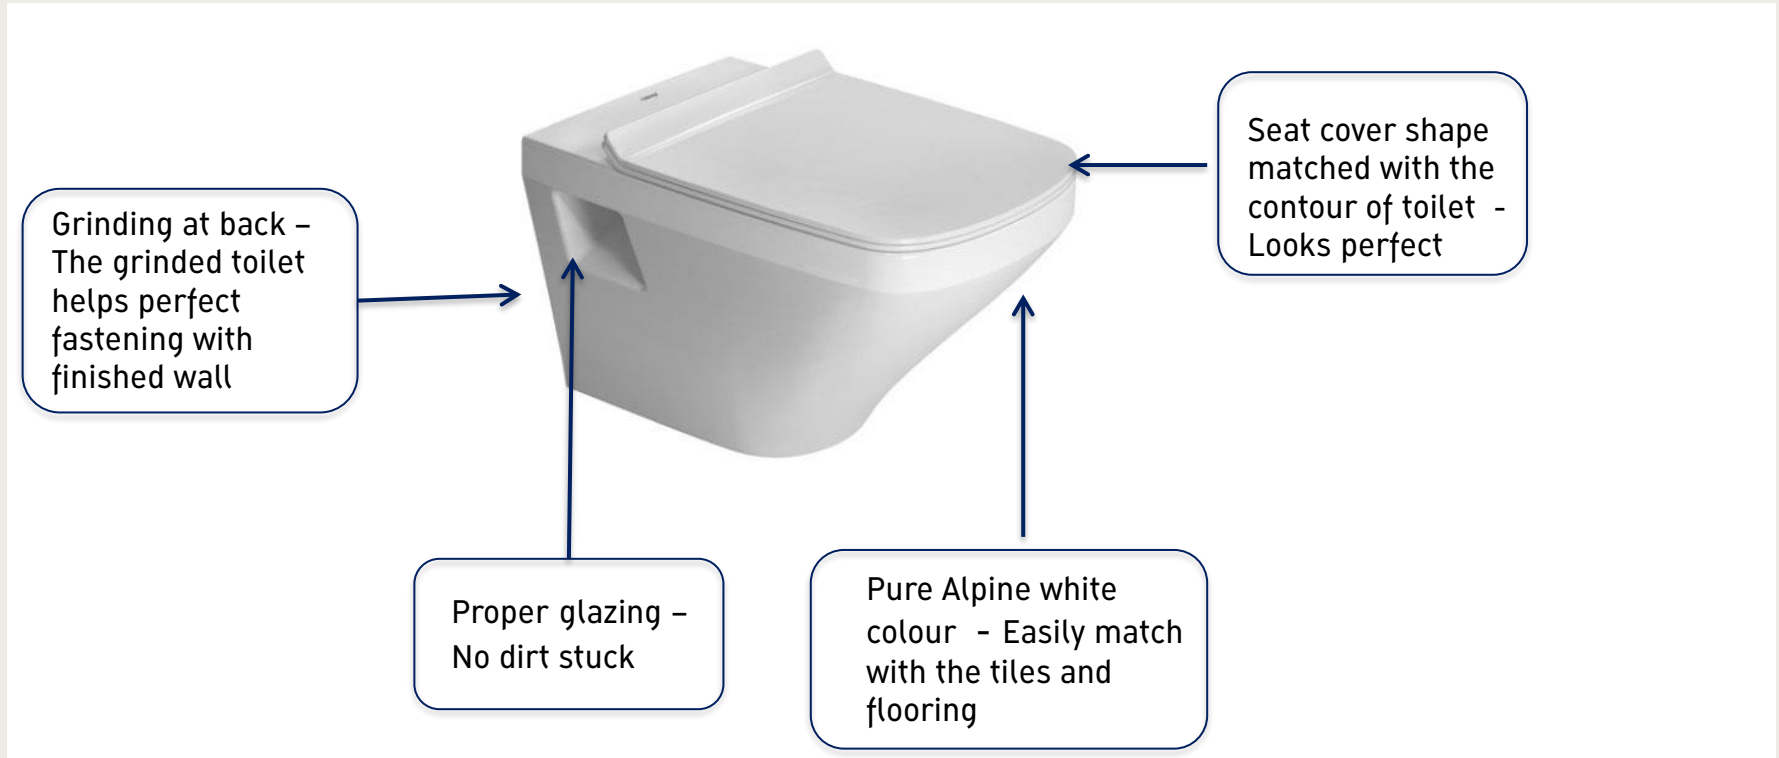

- Monitoring the raw material
- The surface is roughened and prepared to “absorb” the glaze.
- Sharp transitions are pre-glazed
- Pre-glazing in WC pan area

WC Flushing Tests

Solid Object Tests with Balls

Water exchange

Post-Flush-Water Test

Splashing Test (DIN)

Flushing of inner bowl

Pipeline Test

Toilet features : Aesthetic

What is inside the Wall hung toilet ?

**Box rim holes - Perfectly crafted -
Water comes with pressure, Clean
bowl**

**Fully glazed trap : Waste flushes
easily, no smell**

**Curve given for flushing with 4.5
litres of water**

Toilet features : Installation

**CLOSED SIDES
INVISIBLE FIXING
SMOOTH CERAMIC
SURFACE EVERYWHERE**