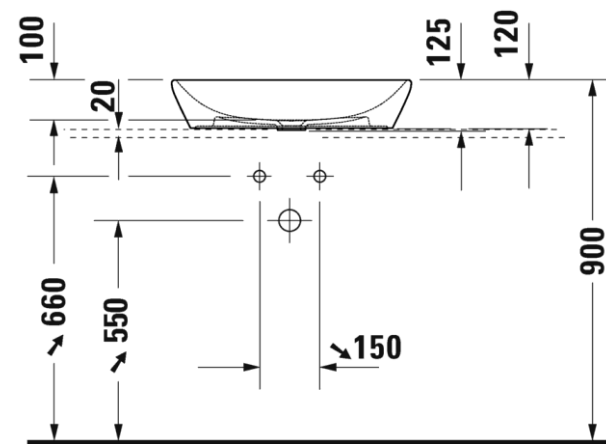

- Without Overflow
- Without Tap platform
- White colour
- Size: Ø 400mm
- Glaze thickness 0.8 to 1 mm

MRP : INR 17,442

2372600070

D Neo Wah bowl

DURAVIT

Designed by Bertrand Lejoly

- Without Overflow
- Without Tap platform
- White colour
- Size: 600X400mm
- Glaze thickness 0.8 to 1 mm

MRP : INR 18,440

0455600000

Vero Washbowl

- Wash bowl
- Without overflow
- White colour
- Grounded at bottom surface
- Fixing included
- Size: 60 x 38 cms (24 x 15 inches)
- Glaze thickness 0.8 to 1 mm

MRP : INR 13,494