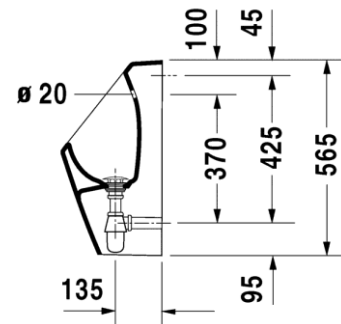

MRP : INR 24,022

Urinals

2819300000

Duravit No.1 Urinal

DURAVIT

Designed by Sieger Design

- Concealed inlet
- Jet Nozzle
- 1/2 inch inlet connection
- Provided with inlet set, waste, bottle trap Ø 32 mm and fixings-
- Size: 565 x 305 mm (22 x 12 inches)