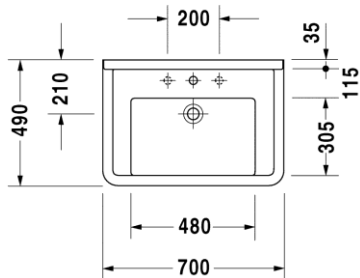

Basin with Counter

0304700000

Starck 3 Furniture Washbasin

DURAVIT

Designed by Phillippe Starck

- Furniture Washbasin
- With tap hole & with overflow
- White colour
- Size: 70 x 49 cms (27.5 x 19.5 inches)
- Glaze thickness 0.8 to 1 mm

MRP : INR 19,537

0304800000

Starck 3 Furniture Washbasin

DURAVIT

Designed by Phillippe Starck

- Furniture Washbasin
- With tap hole & with overflow
- White colour
- Size: 85 x 48.5 cms (36.5 x 19 inches)
- Glaze thickness 0.8 to 1 mm