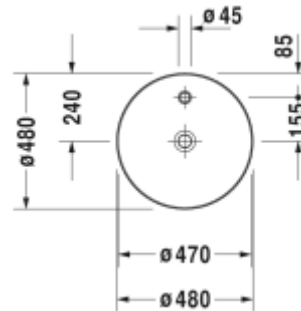

MRP : INR 19,822 + 10,510 = 30,332

Wash bowls

037960000

LUV Washbowl

Design by Cecilie Manz

- Unique shape
- **Made from DuraCeram**
- Diamond grounded, without overflow and tap platform
- Ceramic covered slotted waste included
- White colour
- **Size: 600 X 400 MM**
- Glaze thickness 0.8 to 1 mm

MRP: INR 29,999

2328480000

Cape cod washbowl

DURAVIT

Designed by Phillippe Starck

- Unique shape
- **Integrated tap platform**
- **Made from DuraCeram**
- Diamond grounded at bottom surface
- White colour
- Size: Ø 48 cm
- Glaze thickness 0.8 to 1 mm