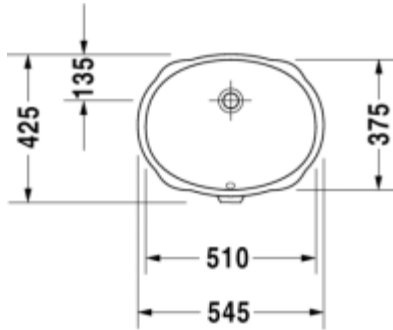

0466510017 Santosa Under counter basin

- Under counter basin
- Without tap hole
- Fixation for stone consoles included
- White colour
- Size: 54.5 x 42.5 cms (20 x 14 inches)
- Glaze thickness 0.8 to 1

MRP : INR 10,458