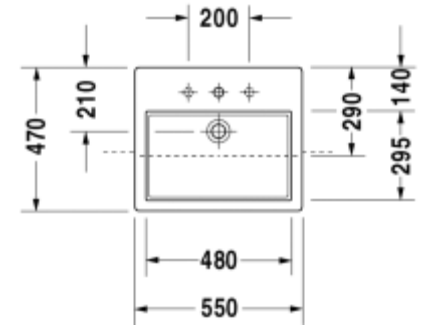

- Wash basin
- With tap platform
- With overflow
- White colour
- Glaze thickness 0.8 to 1 mm
- Size: 55x 47 cms (21 x 18.5 inches)