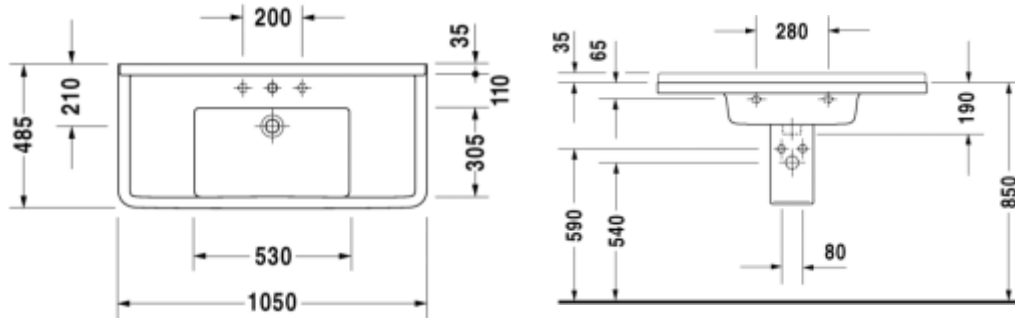

MRP : INR 20,503

0304100000

Starck 3 Furniture Washbasin

DURAVIT

Designed by Phillippe Starck

- Furniture Washbasin
- With tap hole & with overflow
- White colour
- Size: 105 x 48.5 cms (41 x 19 inches)
- Glaze thickness 0.8 to 1 mm