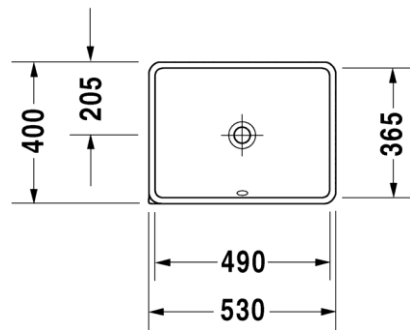

Bacino round Washbowl

- Wash bowl
- With overflow
- White colour
- Fixing included
- Size: Ø 42 cm
- Glaze thickness 0.8 to 1 mm

MRP : INR 11,200

235560000

DuraSquare wash bowl

- **Made from DuraCeram**
- **Diamond Grounded at bottom surface**
- Without tap hole
- Fixings and Ceramic covered slotted waste included
- White colour
- Size: 60x 34.5 cms (24 x 13.5 inches)
- Glaze thickness 0.8 to 1 mm

MRP : INR 16,069

2354600041

DuraSquare Above counter basin

- **Made from DuraCeram**
- **Diamond Grounded at bottom surface**
- With tap hole
- Fixings and Ceramic covered slotted waste included
- White colour
- Size: 60x 47.5 cms (24 x 18.7 inches)
- Glaze thickness 0.8 to 1 mm

MRP : INR 18,494

Under counter basins

0305490017 **Starck 3 Under counter basin**

Designed by Phillippe Starck

- Under counter basin
- Without tap hole
- Fixation for stone consoles included
- White colour
- Size: 49x 36.5 cms (19 x 14 inches)
- Glaze thickness 0.8 to 1 mm