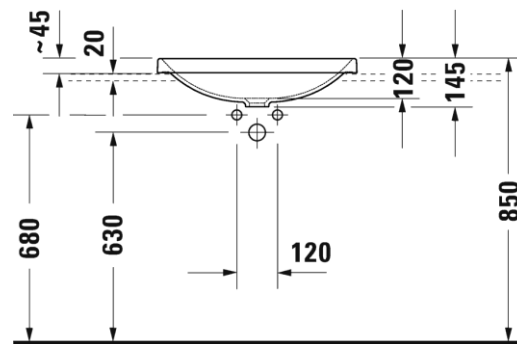

0358600079

D Neo Counter top basin

DURAVIT

Designed by Bertrand Lejoly

- Without Overflow
- Without Tap platform
- White colour
- Size: 600X435mm
- Glaze thickness 0.8 to 1 mm

MRP : INR 45,080

Wash basins

0454500000