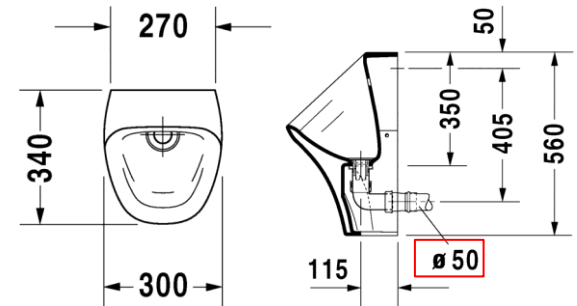

MRP : INR 25,671

2806300037 Durastyle Urinal

Design by Matteo Thun & Partners

- Concealed inlet
- Jet Nozzle
- 1/2 inch inlet connection
- Provided with inlet set, waste, bottle trap \varnothing 32 mm and fixings-
- Size: 560 x 300 mm (22 x 12 inches)