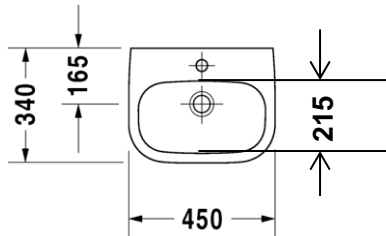

0705450000

D-Code hand rinse wash basin

- Wash basin
- With tap platform
- With overflow
- White colour
- Glaze thickness 0.8 to 1 mm
- Size: 45x 34 cms (18 x 13.5 inches)

MRP : INR 11,480 (Without siphon cover)