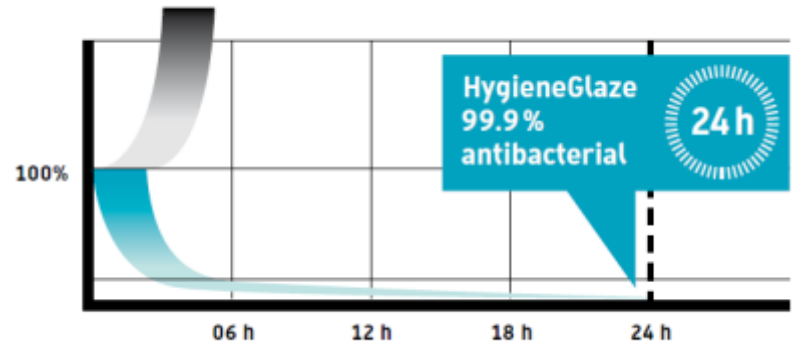

Duravit Rimless with „ledge“
and open rim

Duravit Rimless® - Innovative and effective

- **Easy access to all parts and areas of the bowl** – for a plus in hygiene and ease-of-cleaning
- Water flows in the open rim area with a **ledge** on top which prevents from oversplashing - which is otherwise common with those kinds of technologies
- Excellent **4.5 l flush** – effective and efficient
- Especially **large water spot** in the siphon area
- Available for nearly all Duravit series – an unlimited variety
- Even more efficient with WonderGliss®

HygieneGlaze 2.0

- Hygiene Glaze 2.0 inhibits the growth of bacteria
- Integrated into the glaze and fired into the ceramics permanently .
- Duravit's HygieneGlaze 2.0 sets an unprecedented hygiene standard.
- After just six hours, 90% of the bacteria (such as Escherichia coli) is killed.
- After 24 hours, 99.999% of the bacteria have been eliminated; an unprecedented level.
- Available in all Toilets