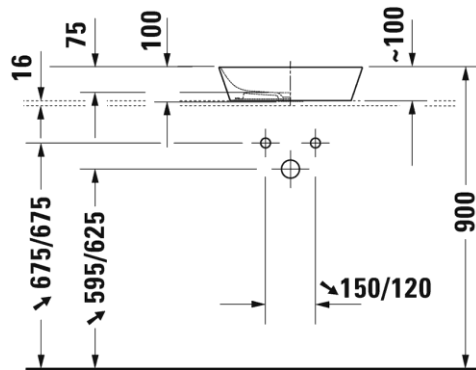

2340430000

Cape cod Square

DURAVIT

Designed by Phillippe Starck

- Made from DuraCeram
- White colour
- Size: 430X430mm
- Glaze thickness 0.8 to 1 mm

MRP : INR 12,495

2347550000

Cape cod washbowl