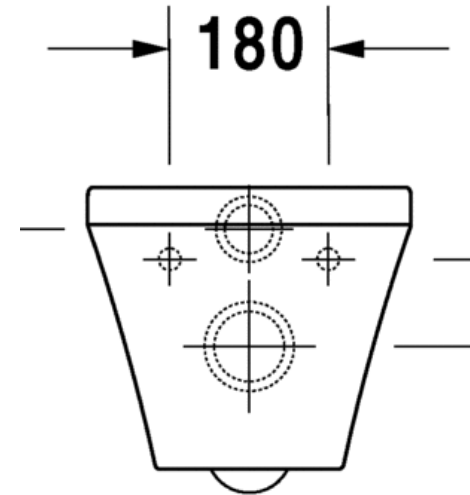

Toilet features : Installation

**What to do, if rack bolt distance is not same for Wall hung toilets ?
Breaking of tiles and shifting piping system ?**