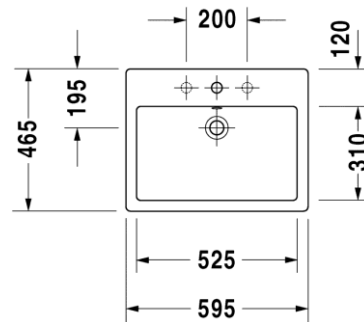

0452600000

Vero above counter basin

DURAVIT

Designed by Kurt Merki Jr.

- With Overflow
- With tap platform and tap hole
- **Back plane glazed**
- White colour
- Size: 59.5 x 46.5 cms (23 x 18 inches)
- Glaze thickness 0.8 to 1 mm