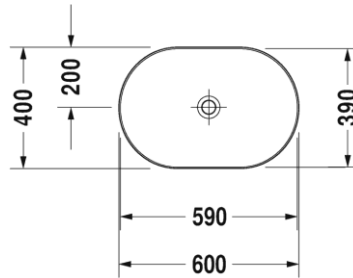

MRP : INR 19,822 + 10,510 = 30,332

Wash bowls

037960000

LUV Washbowl

Design by Cecilie Manz

- Unique shape
- **Made from DuraCeram**
- Diamond grounded, without overflow and tap platform
- Ceramic covered slotted waste included
- White colour
- **Size: 600 X 400 MM**
- Glaze thickness 0.8 to 1 mm