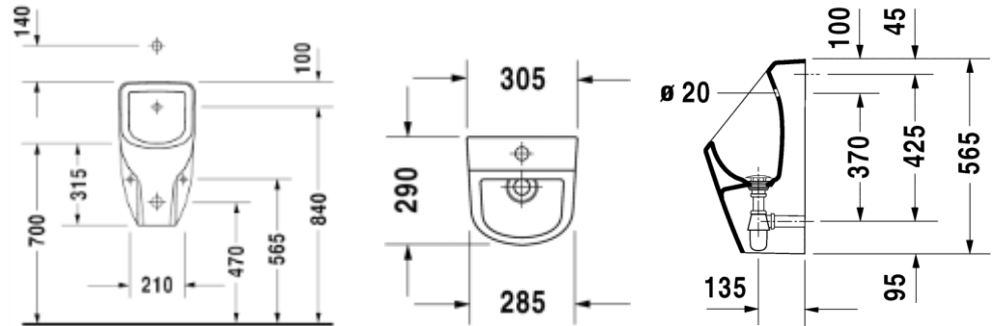

MRP : INR 22,352

2818300000

Duravit No.1 Urinal

DURAVIT

Designed by Sieger Design

- Visible inlet
- Jet Nozzle
- 1/2 inch inlet connection
- Provided with inlet set, waste, bottle trap Ø 32 mm and fixings-
- Size: 565 x 305 mm (22 x 12 inches)