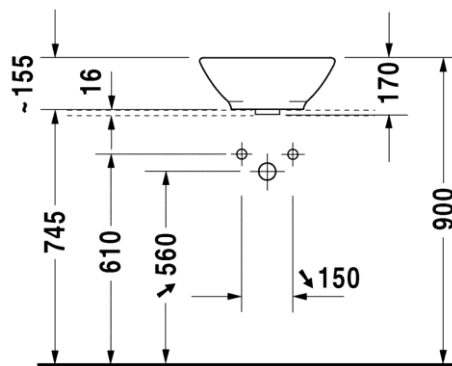

033550000 Washbowl Bathroom Foster

Designed by Norman Foster

- Oval Washbowl
- Without tap hole & with overflow
- Fixation included
- White colour
- Size: 49.5 x 35 cms (19 x 13 inches)
- Glaze thickness 0.8 to 1 mm

MRP : INR 12,276

0333420000

Bacino square Washbowl

- Wash bowl
- With overflow
- White colour
- Fixing included
- Size: 42 x 42 cm (16.5 x 16.5 inches)
- Glaze thickness 0.8 to 1 mm

MRP : INR 13,713

0325420000

Bacino round Washbowl

- Wash bowl
- With overflow
- White colour
- Fixing included
- Size: Ø 42 cm
- Glaze thickness 0.8 to 1 mm

MRP : INR 11,200

235560000

DuraSquare wash bowl

- **Made from DuraCeram**
- **Diamond Grounded at bottom surface**
- Without tap hole
- Fixings and Ceramic covered slotted waste included
- White colour
- Size: 60x 34.5 cms (24 x 13.5 inches)
- Glaze thickness 0.8 to 1 mm