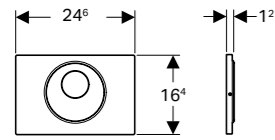

GEBERIT PUBLIC WASHROOM SYSTEMS

DESIGN AND HYGIENE AT ITS BEST

GEBERIT PUBLIC ACTUATOR PLATES

TOUCHLESS SIGMA10

Article No.: 115.856.SN.6
Colour: stainless steel brushed
MRP: ₹1,300 TouchFree

Article No.: 115.861.00.6
Installation set for Geberit WC flush control, electronic to be ordered with Sigma10