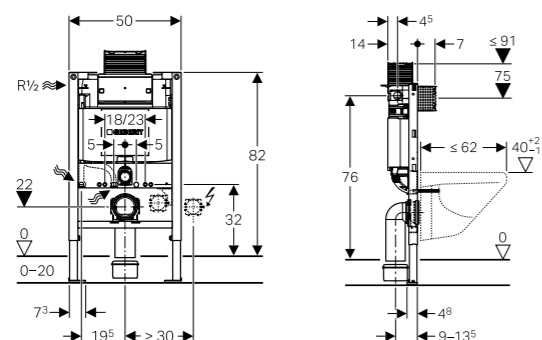

SCOPE OF DELIVERY

- Water supply connection, R 1/2, with integrated angle stop valve and hand wheel
- Protection cover for service opening, can be cut to length
- Two protection plugs
- WC connection set, dia. 90 mm
- WC outlet bend, HDPE, dia. 90 mm
- Adapter sleeve, dia. 90/110 mm
- 2 threaded rods M12
- Fastening material
- Excluded: Actuator plate

111.030.00.1 - Also available Geberit Duofix element for wall-hung WC, H98, with Omega cistern 12 cm

111.815.00.1 - Wall anchoring set to be ordered separately with Geberit Duofix Omega

MRP: ₹38,600

MRP: ₹ 2,670