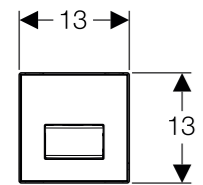

Article No.: 115.818.11.5
Color: White Alpine
MRP: ₹ 48,190

Article No.: 115.818.46.5
Color: Matt chrome-plated
MRP: ₹ 48,190

GEBERIT URINAL FLUSH CONTROLS

A TOUCH OF PERFECTION

MANUAL FLUSH

TYPE50

PNEUMATIC