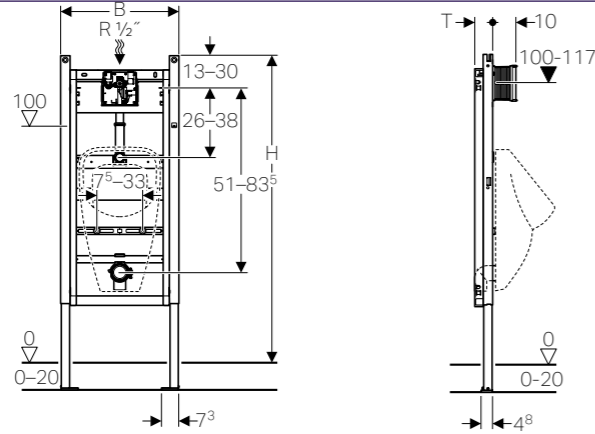

111.665.00.5 - Geberit Duofix element for urinal, 112-130 cm, Universal

MRP: ₹ 29,600

SCOPE OF DELIVERY

- Elbow tap connector R1/2"
- Protection box with cover
- Connection pipe between inlet \varnothing 90 mm and urinal, with seal to urinal
- Protection plug
- Connection bend made of PE-HD \varnothing 63 / 50mm
- Protection cap
- Seal \varnothing 57 / 50mm
- Urinal trap \varnothing 57 mm, with seal on urinal
- 2 threaded rods M8
- Fastening material