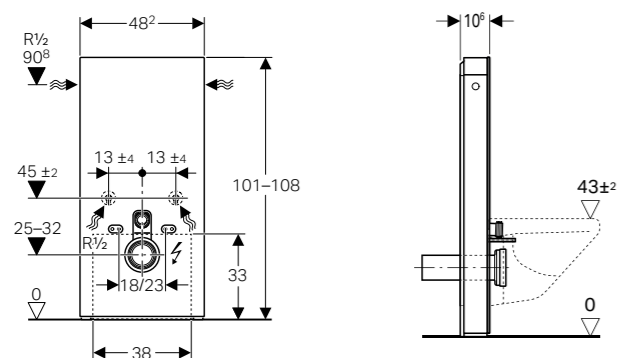

GEBERIT MONOLITH PLUS SANITARY MODULE FOR WALL-HUNG WC, 101

CHARACTERISTICS

- Dual flush
- Self-supporting
- Soft-touch buttons for flush actuation and odour extraction
- Orientation light and odour extraction activated when a user approaches
- Orientation light can be set in seven colours
- Day/night detection can be set for orientation light
- Operation with extra-low voltage, no mains voltage in cistern

SCOPE OF DELIVERY

- Water supply connection set with 2 angle stop valves, 1/2"
- Flush bend extension 160 mm
- Sleeve made of EPDM, ϕ 44 / 55 mm
- Straight connector made of PE-HD, ϕ 90 mm
- Adapter socket made of PE-HD, ϕ 90 / 110 mm
- 2 threaded rods M12
- Sound insulation set
- Female socket for mains connection
- Power supply unit
- Fastening material

Also available Geberit Monolith plus sanitary module for floor standing 101 and 114 cm