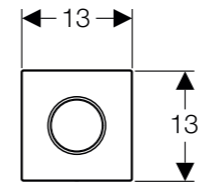

GEBERIT URINAL FLUSH CONTROLS

A TOUCH OF PERFECTION

TOUCHLESS

TYPE50

MAINS OPERATED

Article No.: 116.026.GH.1
brushed chrome
MRP: ₹ 88,110

BATTERY OPERATED

Article No.: 116.036.GH.1
brushed chrome
MRP: ₹ 89,340

TYPE30

MAINS OPERATED

Article No.: 116.027.KH.1
Colour: bright chr - matt chr - bright chr
MRP: ₹ 63,050

Article No.: 116.027.KJ.1
Colour: white - bright chr - white
MRP: ₹ 77,100

Article No.: 116.027.KM.1
Colour: black - bright chr - black
MRP: ₹ 63,050

Article No.: 116.027.KN.1
Colour: matt chr - bright chr - matt chr
MRP: ₹ 77,100

BATTERY OPERATED

Article No.: 116.037.KH.1
Colour: bright chr - matt chr - bright chr
MRP: ₹ 63,050

Article No.: 116.037.KJ.1
Colour: white - bright chr - white
MRP: ₹ 77,100

Article No.: 116.037.KM.1
Colour: black - bright chr - black
MRP: ₹ 63,050

Article No.: 116.037.KN.1
Colour: matt chr - bright chr - matt chr
MRP: ₹ 77,100

TYPE10

MAINS OPERATED

Article No.: 116.025.KH.1
Colour: bright chr - matt chr - bright chr
MRP: ₹ 61,860

Article No.: 116.025.KJ.1
Colour: white - bright chr - white
MRP: ₹ 61,860

Article No.: 116.025.KK.1
Colour: white - gold - white
MRP: ₹ 61,860

Article No.: 116.025.KM.1
Colour: black - bright chr - black
MRP: ₹ 61,860

BATTERY OPERATED

Article No.: 116.035.KH.1
Colour: bright chr - matt chr - bright chr
MRP: ₹ 59,490

Article No.: 116.035.KJ.1
Colour: white - bright chr - white
MRP: ₹ 75,590

Article No.: 116.035.KK.1
Colour: white - gold - white
MRP: ₹ 75,590

Article No.: 116.035.KM.1
Colour: black - bright chr - black
MRP: ₹ 59,490

GEBERIT URINAL FLUSH CONTROLS

A TOUCH OF PERFECTION

TYPE10

MAINS OPERATED

Article No.: 116.025.KN.1
Colour: matt chr - bright chr - matt chr
MRP: ₹ 75,590

Article No.: 116.025.SN.1
Colour: Stainless steel brushed - polished - brushed
MRP: ₹ 63,660