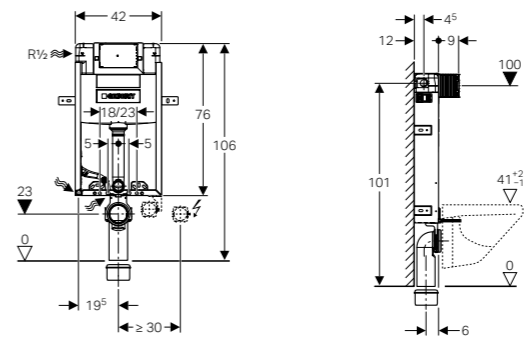

GEBERIT OMEGA CONCEALED CISTERNS

FRONT ACTUATION

109.060.00.1 - Geberit Omega concealed cistern 12 cm, H106 cm

MRP: ₹22,350

SCOPE OF DELIVERY

- Water supply connection, R 1/2, compatible with MeplaFix, with integrated angle stop valve and hand wheel
- Connection set for WC, \varnothing 90 mm
- WC outlet bend, HDPE, \varnothing 90 mm / 110 mm
- Protection box for service opening
- Two protection plugs
- 2 fastening brackets
- Fastening material

110.020.00.1 - Geberit Kombifix element for wall-hung WC, H106 cm with Omega cistern 12 cm

MRP: ₹27,550

SCOPE OF DELIVERY

- Water supply connection, R 1/2, compatible with MeplaFix, with integrated angle stop valve and hand wheel
- Protection box for service opening
- Connection set for WC, \varnothing 90 mm
- WC outlet bend, PE-HD, \varnothing 90 mm
- Adapter sleeve, PE-HD, \varnothing 90 / 110 mm
- Filling segment
- Two protection plugs
- Acoustic insulation set
- 2 threaded rods M12
- Fastening material