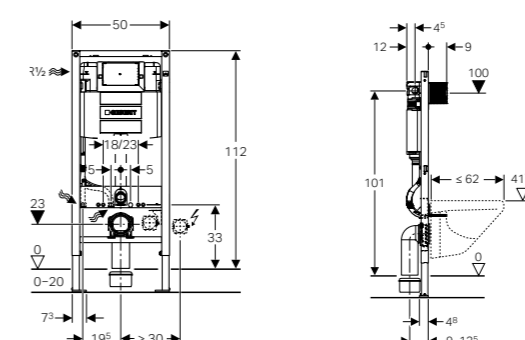

110.020.00.1 - Geberit Kombifix element for wall-hung WC, H106 cm with Omega cistern 12 cm

MRP: ₹27,550

SCOPE OF DELIVERY

- Water supply connection, R 1/2, compatible with MeplaFix, with integrated angle stop valve and hand wheel
- Protection box for service opening
- Connection set for WC, \varnothing 90 mm
- WC outlet bend, PE-HD, \varnothing 90 mm
- Adapter sleeve, PE-HD, \varnothing 90 / 110 mm
- Filling segment
- Two protection plugs
- Acoustic insulation set
- 2 threaded rods M12
- Fastening material

111.060.00.1 - Geberit Duofix element for wall-hung WC, H106 cm with Omega cistern 12 cm

MRP: ₹32,750

SCOPE OF DELIVERY

- Water supply connection, R 1/2, compatible with MeplaFix, with integrated angle stop valve and hand wheel
- Protection box for service opening
- Two protection plugs
- Connection set for WC, \varnothing 90 mm
- WC outlet bend, PE-HD, \varnothing 90 mm
- Adapter sleeve, PE-HD, \varnothing 90 / 110 mm
- 2 threaded rods M12
- Fastening material