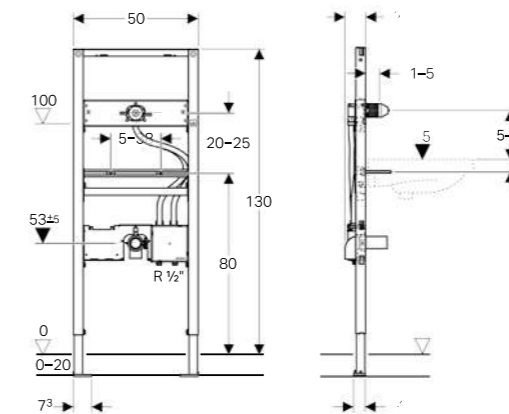

Article No.: 116.168.21.1
Colour: Battery operation with thermostatic mixer
MRP: ₹ 71,410

Article No.: 116.167.21.1
Colour: mains operation with thermostatic mixer
MRP: ₹ 71,410

Article No.: 116.178.21.1
Colour: Battery operation with thermostatic mixer
MRP: ₹ 71,410

Article No.: 116.177.21.1
Colour: mains operation with thermostatic mixer
MRP: ₹ 71,410

PIAVE, CONCEALED FUNCTION BOX

Article No.: 116.184.21.1	116.183.21.1
Operation: battery operation with mixer	without mixer
MRP: ₹ 48,770	₹ 47,590
Article No.: 116.182.21.1	116.181.21.1
Operation: mains operation with mixer	without mixer
MRP: ₹ 44,900	₹ 43,430

BRENTA, CONCEALED FUNCTION BOX

Article No.: 116.194.21.1	116.193.21.1
Operation: battery operation with mixer	without mixer
MRP: ₹ 48,770	₹ 43,430
Article No.: 116.192.21.1	116.191.21.1
Operation: mains operation with mixer	without mixer
MRP: ₹ 48,770	₹ 43,430

Article No.: 116.188.21.1
Colour: Battery operation with thermostatic mixer
MRP: ₹ 55,950

Article No.: 116.187.21.1
Colour: mains operation with thermostatic mixer
MRP: ₹ 55,950

Article No.: 116.198.21.1
Colour: Battery operation with thermostatic mixer
MRP: ₹ 55,950

Article No.: 116.197.21.1
Colour: mains operation with thermostatic mixer
MRP: ₹ 55,950

- Also available generator operate with mixer and without mixer

GEBERIT PUBLIC TAPS

INSTALLATION SETS

INSTALLATION SET WALL MOUNTED TAPS

Article No.: 111.560.00.1
Operation: Duofix element For exposed trap
MRP: ₹ 37,600

Article No.: 111.562.00.1
Operation: Duofix element For concealed trap
MRP: ₹ 47,150

SCOPE OF DELIVERY - TAPS

- Washbasin tap
- IR sensor with connection cable
- Control electronics
- Functional unit
- Tap aerator key
- Fastening material
- Battery operated: 2 alkaline batteries type AA, 1.5 V

SCOPE OF DELIVERY - DUOFIX ELEMENT

- 2 fixing brackets
- Seal $\varnothing$ 44 / 32 mm
- Connection bend made of PE-HD, $\varnothing$ 50 mm
- 2 threaded rods M10
- Protection box with cover, for concealed housing
- Protection box for fastening of wall-mounted tap
- Fastening material

Note: • Wall-mounted taps to be ordered along with installation element • To order additional cover plates