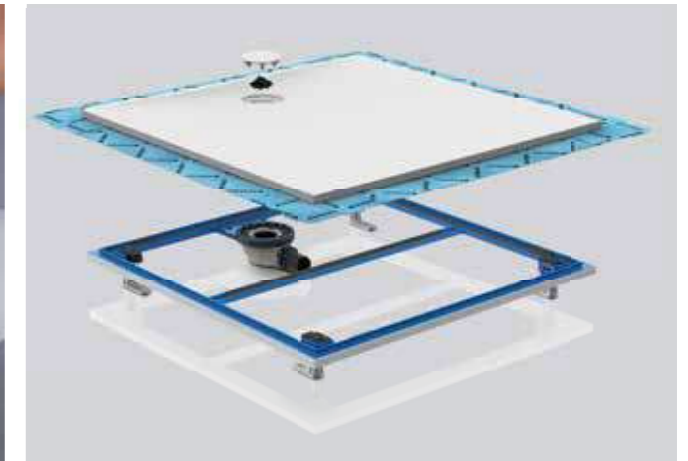

SMOOTH OUTLET AREA FOR OPTIMUM HYGIENE

← **GEBERIT SHOWER SURFACE SETAPLANO**
Our smooth surface made of solid surface material

A PLEASURE TO THE EYE - AND TO THE PROFESSIONAL

← **GEBERIT WALL DRAIN FOR SHOWERS**
Our elegant design solution in the wall

EASY TO INSTALL - EASY TO CLEAN

← **GEBERIT SHOWER CHANNELS OF THE CLEANLINE SERIES**
Our solution for elegant designer lines in the floor

UNIMPEDED DRAIN - TO THE POINT

← **GEBERIT FLOOR DRAIN FOR SHOWERS**
Our compact design solution in the floor

Sophisticated design, exceptionally non-slip product material

GEBERIT SHOWER SURFACE SETAPLANO

Article No.: 154.260.11.1
Size: 80 x 80 cm
MRP: ₹74,940

Article No.: 154.262.11.1
Size: 80 x 100 cm
MRP: ₹80,850