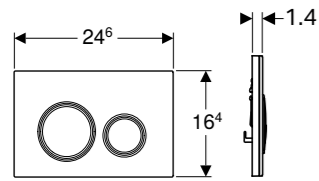

GEBERIT SIGMA ACTUATOR PLATES

SIGMA21

Article No.: 115.650.SI.1
Colour: red gold gloss white
MRP: ₹56,600