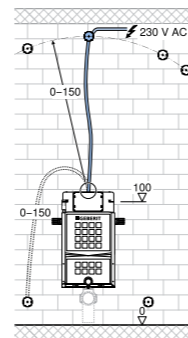

GEBERIT DUOFRESH

PRODUCT NAME : GEBERIT DUOFRESH MODULE

SIGMA 12 CM	Article Number	M.R.P. in ₹	SIGMA 8 CM	Article Number	M.R.P. in ₹
Geberit DuoFresh module with automatic actuation	115.980.21.2	46,960	Geberit DuoFresh module with automatic actuation	115.981.21.2	46,960
	115.980.BZ.2	46,130		115.981.BZ.2	46,130

Note

- Article No.: 243.971.00.1
  Power supply unit 230 V/12V/50 HZ to be ordered for Geberit duofresh module

APPLICATION PURPOSE:

- For Geberit Sigma concealed cisterns 12 and 8 cm
- For direct odour extraction from WC ceramic appliances
- For Geberit actuator plates Sigma01,10, 20, 21, 30, 50

SCOPE OF DELIVERY:

- Mounting frame with swivelling mechanism
- Protection plate
- Extraction unit with radial fan
- Cable connection with plug
- Ceramic honeycomb filter
- Moisture protection for conduit pipe

* OdourFree

ACCESSORIES

- 1 Installation set with flush-mounting box, for Geberit duofresh module article no. 244.999.00.1 MRP: ₹3,280

GEBERIT OMEGA

MORE CHOICE
MORE VALUE