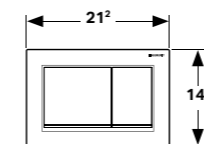

OMEGA30

Article No.: 115.080.KH.1
Colour (frame/ring/button): bright chrome/matt chrome/bright chrome
MRP: ₹12,980