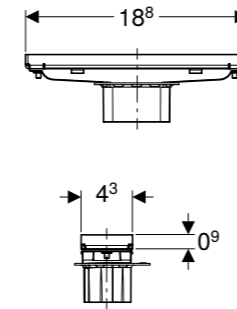

CleanLine, tile-bearing
stainless steel brushed

Article No.: 154.455.00.1
MRP: ₹27,960