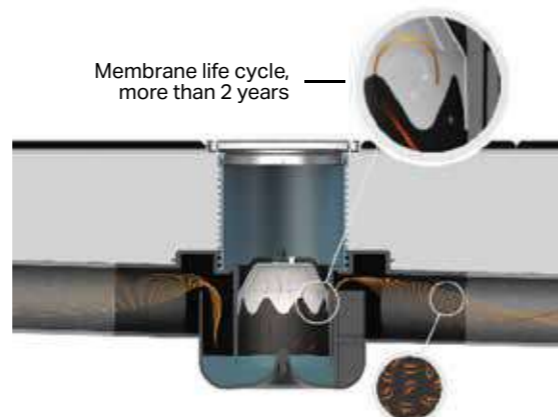

Odour Free

Anti Bacteria

Easy Maintenance

GEBERIT INNOVATION

Water seal lasts 5 times more, thanks to the reduced evaporation rate.

The silicon membrane creates a seal that blocks fumes coming from the pipes, preventing bacteria and odour from entering the bathroom and also functions effectively in the absence of water seal.