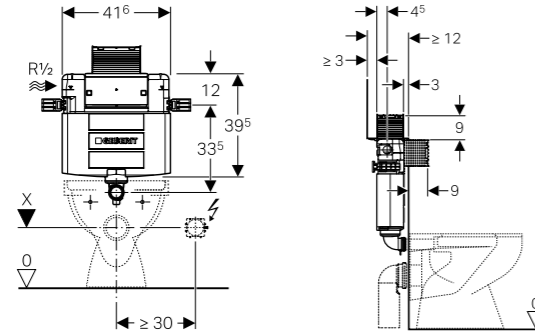

109.043.00.1 - Geberit Omega concealed cistern 12 cm, H82

MRP: ₹20,300

SCOPE OF DELIVERY

- Water supply connection, R 1/2, with integrated angle stop valve and hand wheel
- Protection cover for service opening, can be cut to length
- Flush bend extension dia. 45 mm
- 1 protection plug
- 2 fastening brackets
- Fastening material
- Excluded: Actuator plate