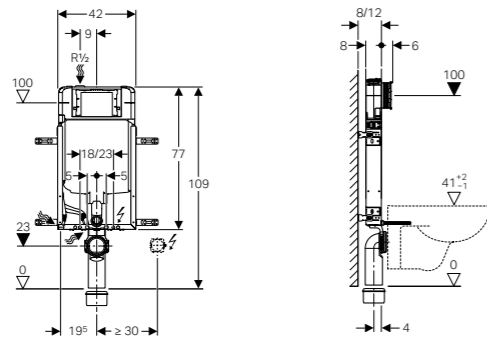

SCOPE OF DELIVERY

- Water supply connection R 1/2, compatible with MeplaFix, with integrated angle stop valve and hand wheel
- Protection box for service opening
- 4 fixing brackets
- Connection set for WC, $\varnothing$ 90 mm
- Connection bend 90° made of PE-HD, $\varnothing$ 90 mm
- Adapter socket made of PE-HD, $\varnothing$ 90 / 110 mm
- 2 protection plugs
- 2 threaded rods M12
- Fastening material

Kombifix mounting element for wall hung WC front operated for actuator plates "Sigma80, Sigma70, Sigma60, Sigma50, , Sigma30, Sigma20, Sigma01".

110.350.00.5 - Also available Geberit Kombifix element for wall-hung WC, H108, with Sigma cistern 12 cm (UP320)

MRP: ₹19,150

111.796.00.1 - Geberit Duofix element for wall-hung WC, H114, with Sigma cistern 8 cm

MRP: ₹32,550