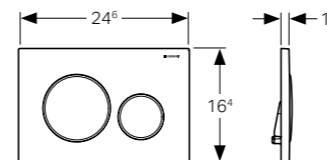

SIGMA20

Article No.: 115.882.SN.1
Colour: stainless steel brushed polished brushed
MRP: ₹17,440