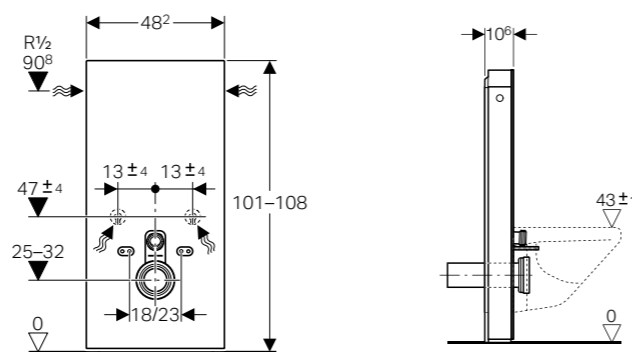

GEBERIT MONOLITH SANITARY MODULE FOR WALL-HUNG WC, H101

CHARACTERISTICS

- Dual flush
- Compensation of dimensional tolerances possible
- Fastening height WC ceramic appliance 35 ± 1 cm
- Self-supporting
- Adjustable flush volume
- Water supply connection, bottom
- Water supply connection on the left/right possible

SCOPE OF DELIVERY

- Water supply connection set with 2 angle stop valves, 1/2"
- Flush bend extension 160 mm
- Sleeve made of EPDM, ø 44 / 55 mm
- Straight connector made of PE-HD, ø 90 mm
- Adapter socket made of PE-HD, ø 90 / 110 mm
- 2 threaded rods M12
- Sound insulation set
- Fastening material

Also available Geberit Monolith sanitary module for floor standing WC, H114