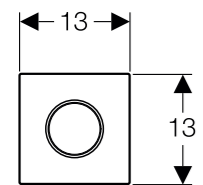

TYPE10

PNEUMATIC