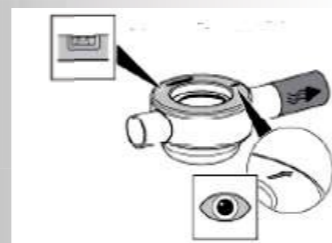

Article No : 388.012.00.2
MRP: ₹3,000