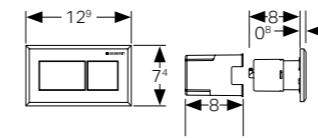

GEBERIT REMOTE FLUSH ACTUATIONS PNEUMATIC SOLUTIONS

GEBERIT PNEUMATIC ACTUATOR PLATE

Article No.: 115.932.KA.1
Colour (frame/ring/button): bright chrome/matt chrome
MRP: ₹7,260