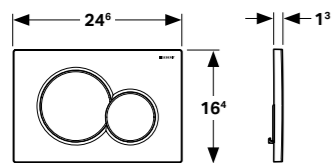

SIGMA01

Article No.: 115.770.11.5
Colour: white alpine
MRP: ₹5,390