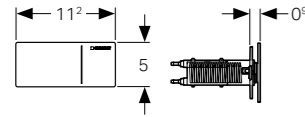

GEBERIT REMOTE FLUSH ACTUATIONS

HYDRO SERVO TECHNOLOGY

TYPE70

Article No.: 115.635.SI.1
Colour: white glass
MRP: ₹41,250