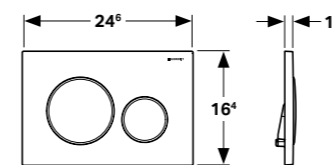

SIGMA20

Article No.: 115.882.KM.1
Colour: black/bright chrome/black
MRP: ₹11,440