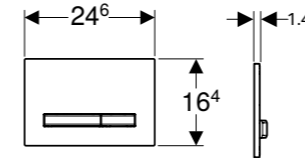

DUAL FLUSH SIGMA50

Article No.: 115.788.21.2
Colour: bright chrome
MRP: ₹37,240