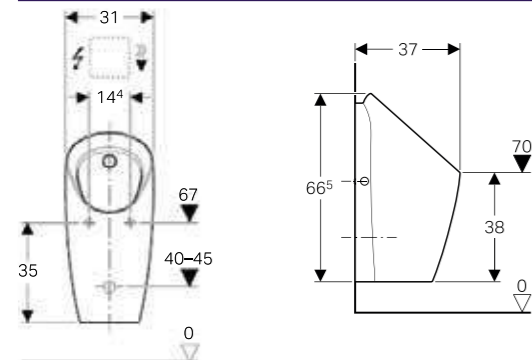

Note:

- Only urinal and waterless height – 66.5 cm
- Installation height and mounting same for all ranges – Integrated (mains & battery), only urinal and waterless.

Note: supply includes

- For mains operation - Urinal flush control with power supply unit and solenoid valve
- For battery operation - Urinal flush control with solenoid valve, Battery box, 2 alkaline batteries type AA, 1.5 V