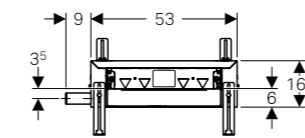

A pleasure to the eye – and to the professional

GEBERIT KOMBIFIX FOR SHOWER, WITH WALL DRAIN

Material: steel
Discharge rate: 0.4l/s
Depth of water seal.: 30 mm

Article No.: 457.536.00.1
MRP: ₹ 31,410

Material: steel
Discharge rate: 0.8l/s
Depth of water seal.: 50 mm