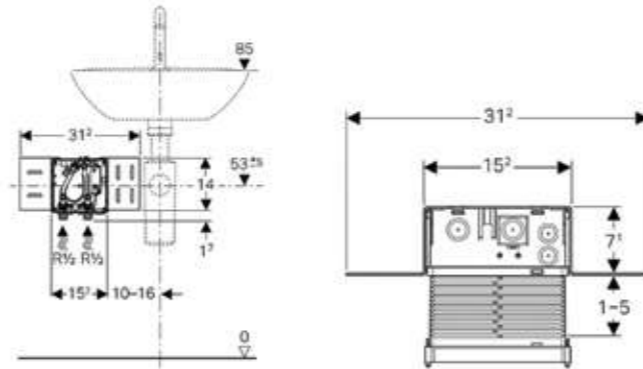

INSTALLATION SET - FOR SOLID CONSTRUCTION-ONLY INSTALLATION BOX, DECK MOUNTED TAPS

Article No.: 116.130.00.1
Solid construction - Only installation box
MRP: ₹ 16,650