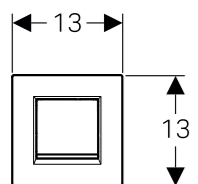

TYPE30

MAINS OPERATED

Article No.: 116.027.KH.1
Colour: bright chr - matt chr - bright chr
MRP: ₹ 63,050

Article No.: 116.027.KJ.1
Colour: white - bright chr - white
MRP: ₹ 77,100

Article No.: 116.027.KM.1
Colour: black - bright chr - black
MRP: ₹ 63,050