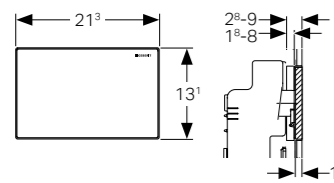

GEBERIT COVER PLATE (ACCESS PLATE) FOR TYPE01, TYPE10 & TYPE70, SIGMA RANGE