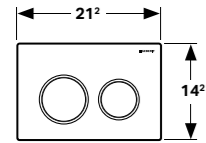

GEBERIT OMEGA ACTUATOR PLATES

OMEGA20

Article No.: 115.085.KH.1
Colour (frame/ring/button):
bright chrome/matt chrome/
bright chrome
MRP: ₹12,980