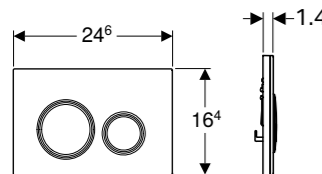

DUAL FLUSH

SIGMA21

Article No.: 115.884.SI.1
Colour: white/bright chrome/
white
MRP: ₹25,080

Article No.: 115.884.SJ.1
Colour: black/bright chrome/
black
MRP: ₹30,250

GEBERIT TAPS SYSTEM

SLIM AND CLEVER

SYSTEMATIC FUNCTION AND AESTHETICS