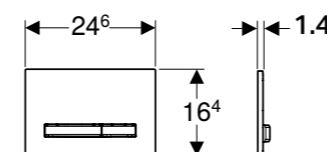

GEBERIT SIGMA ACTUATOR PLATES

SIGMA50

Article No.: 115.788.JL.2
Colour: glass sand grey
MRP: ₹31,130