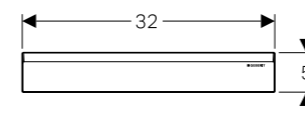

FOUR DRAIN COVER OPTIONS FOR A PERSONAL TOUCH, READY TO FIT SET