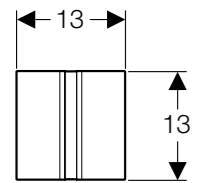

TOUCHLESS

TYPE50

MAINS OPERATED

Article No.: 116.026.GH.1
brushed chrome
MRP: ₹ 88,110