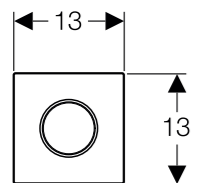

GEBERIT URINAL FLUSH CONTROLS

A TOUCH OF PERFECTION

TOUCHLESS

TYPE50

MAINS OPERATED

Article No.: 116.026.GH.1
brushed chrome
MRP: ₹ 88,110

BATTERY OPERATED

Article No.: 116.036.GH.1
brushed chrome
MRP: ₹ 89,340

TYPE30

MAINS OPERATED

Article No.: 116.027.KH.1
Colour: bright chr - matt chr - bright chr
MRP: ₹ 63,050

Article No.: 116.027.KJ.1
Colour: white - bright chr - white
MRP: ₹ 77,100

Article No.: 116.027.KM.1
Colour: black - bright chr - black
MRP: ₹ 63,050

Article No.: 116.027.KN.1
Colour: matt chr - bright chr - matt chr
MRP: ₹ 77,100

BATTERY OPERATED

Article No.: 116.037.KH.1
Colour: bright chr - matt chr - bright chr
MRP: ₹ 63,050

Article No.: 116.037.KJ.1
Colour: white - bright chr - white
MRP: ₹ 77,100

Article No.: 116.037.KM.1
Colour: black - bright chr - black
MRP: ₹ 63,050

Article No.: 116.037.KN.1
Colour: matt chr - bright chr - matt chr
MRP: ₹ 77,100

TYPE10

MAINS OPERATED

Article No.: 116.025.KH.1
Colour: bright chr - matt chr - bright chr
MRP: ₹ 61,860

Article No.: 116.025.KJ.1
Colour: white - bright chr - white
MRP: ₹ 61,860

Article No.: 116.025.KK.1
Colour: white - gold - white
MRP: ₹ 61,860

Article No.: 116.025.KM.1
Colour: black - bright chr - black
MRP: ₹ 61,860

BATTERY OPERATED

Article No.: 116.035.KH.1
Colour: bright chr - matt chr - bright chr
MRP: ₹ 59,490

Article No.: 116.035.KJ.1
Colour: white - bright chr - white
MRP: ₹ 75,590

Article No.: 116.035.KK.1
Colour: white - gold - white
MRP: ₹ 75,590

Article No.: 116.035.KM.1
Colour: black - bright chr - black
MRP: ₹ 59,490

GEBERIT URINAL FLUSH CONTROLS

A TOUCH OF PERFECTION

TYPE10

MAINS OPERATED

Article No.: 116.025.KN.1
Colour: matt chr - bright chr - matt chr
MRP: ₹ 75,590

Article No.: 116.025.SN.1
Colour: Stainless steel brushed - polished - brushed
MRP: ₹ 63,660