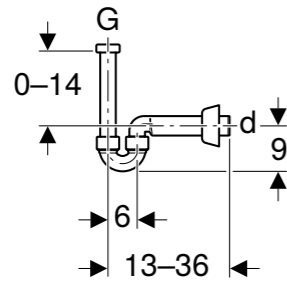

GEBERIT TRAPS

CHANNEL THE WATER AWAY
SAFELY AND QUICKLY

GEBERIT TRAPS

FOR WASH BASINS

FOR PUBLIC

Article No.: 151.108.11.1
Finish: Alpine white
Size: 40 mm
MRP: ₹1,130

Article No.: 151.108.21.1
Finish: Bright chrome
Size: 40 mm
MRP: ₹5,120