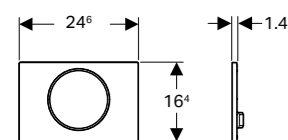

SIGMA10

Article No.: 115.758.SN.5
Colour: stainless steel brushed
MRP: ₹16,170 StainFree