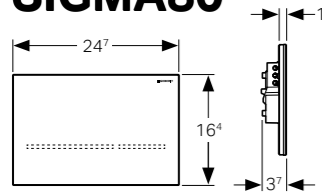

Article No.: 115.889.SN.1
Colour: for dual flush, screwable: stainless steel brushed/polished/brushed vandal proof
MRP: ₹19,970

GEBERIT SEMI-PUBLIC ACTUATOR PLATES

FOR PUBLIC

TOUCHLESS

SIGMA80

Article No.: 116.092.SG.6
Colour: black glass
MRP: ₹1,37,500 TouchFree