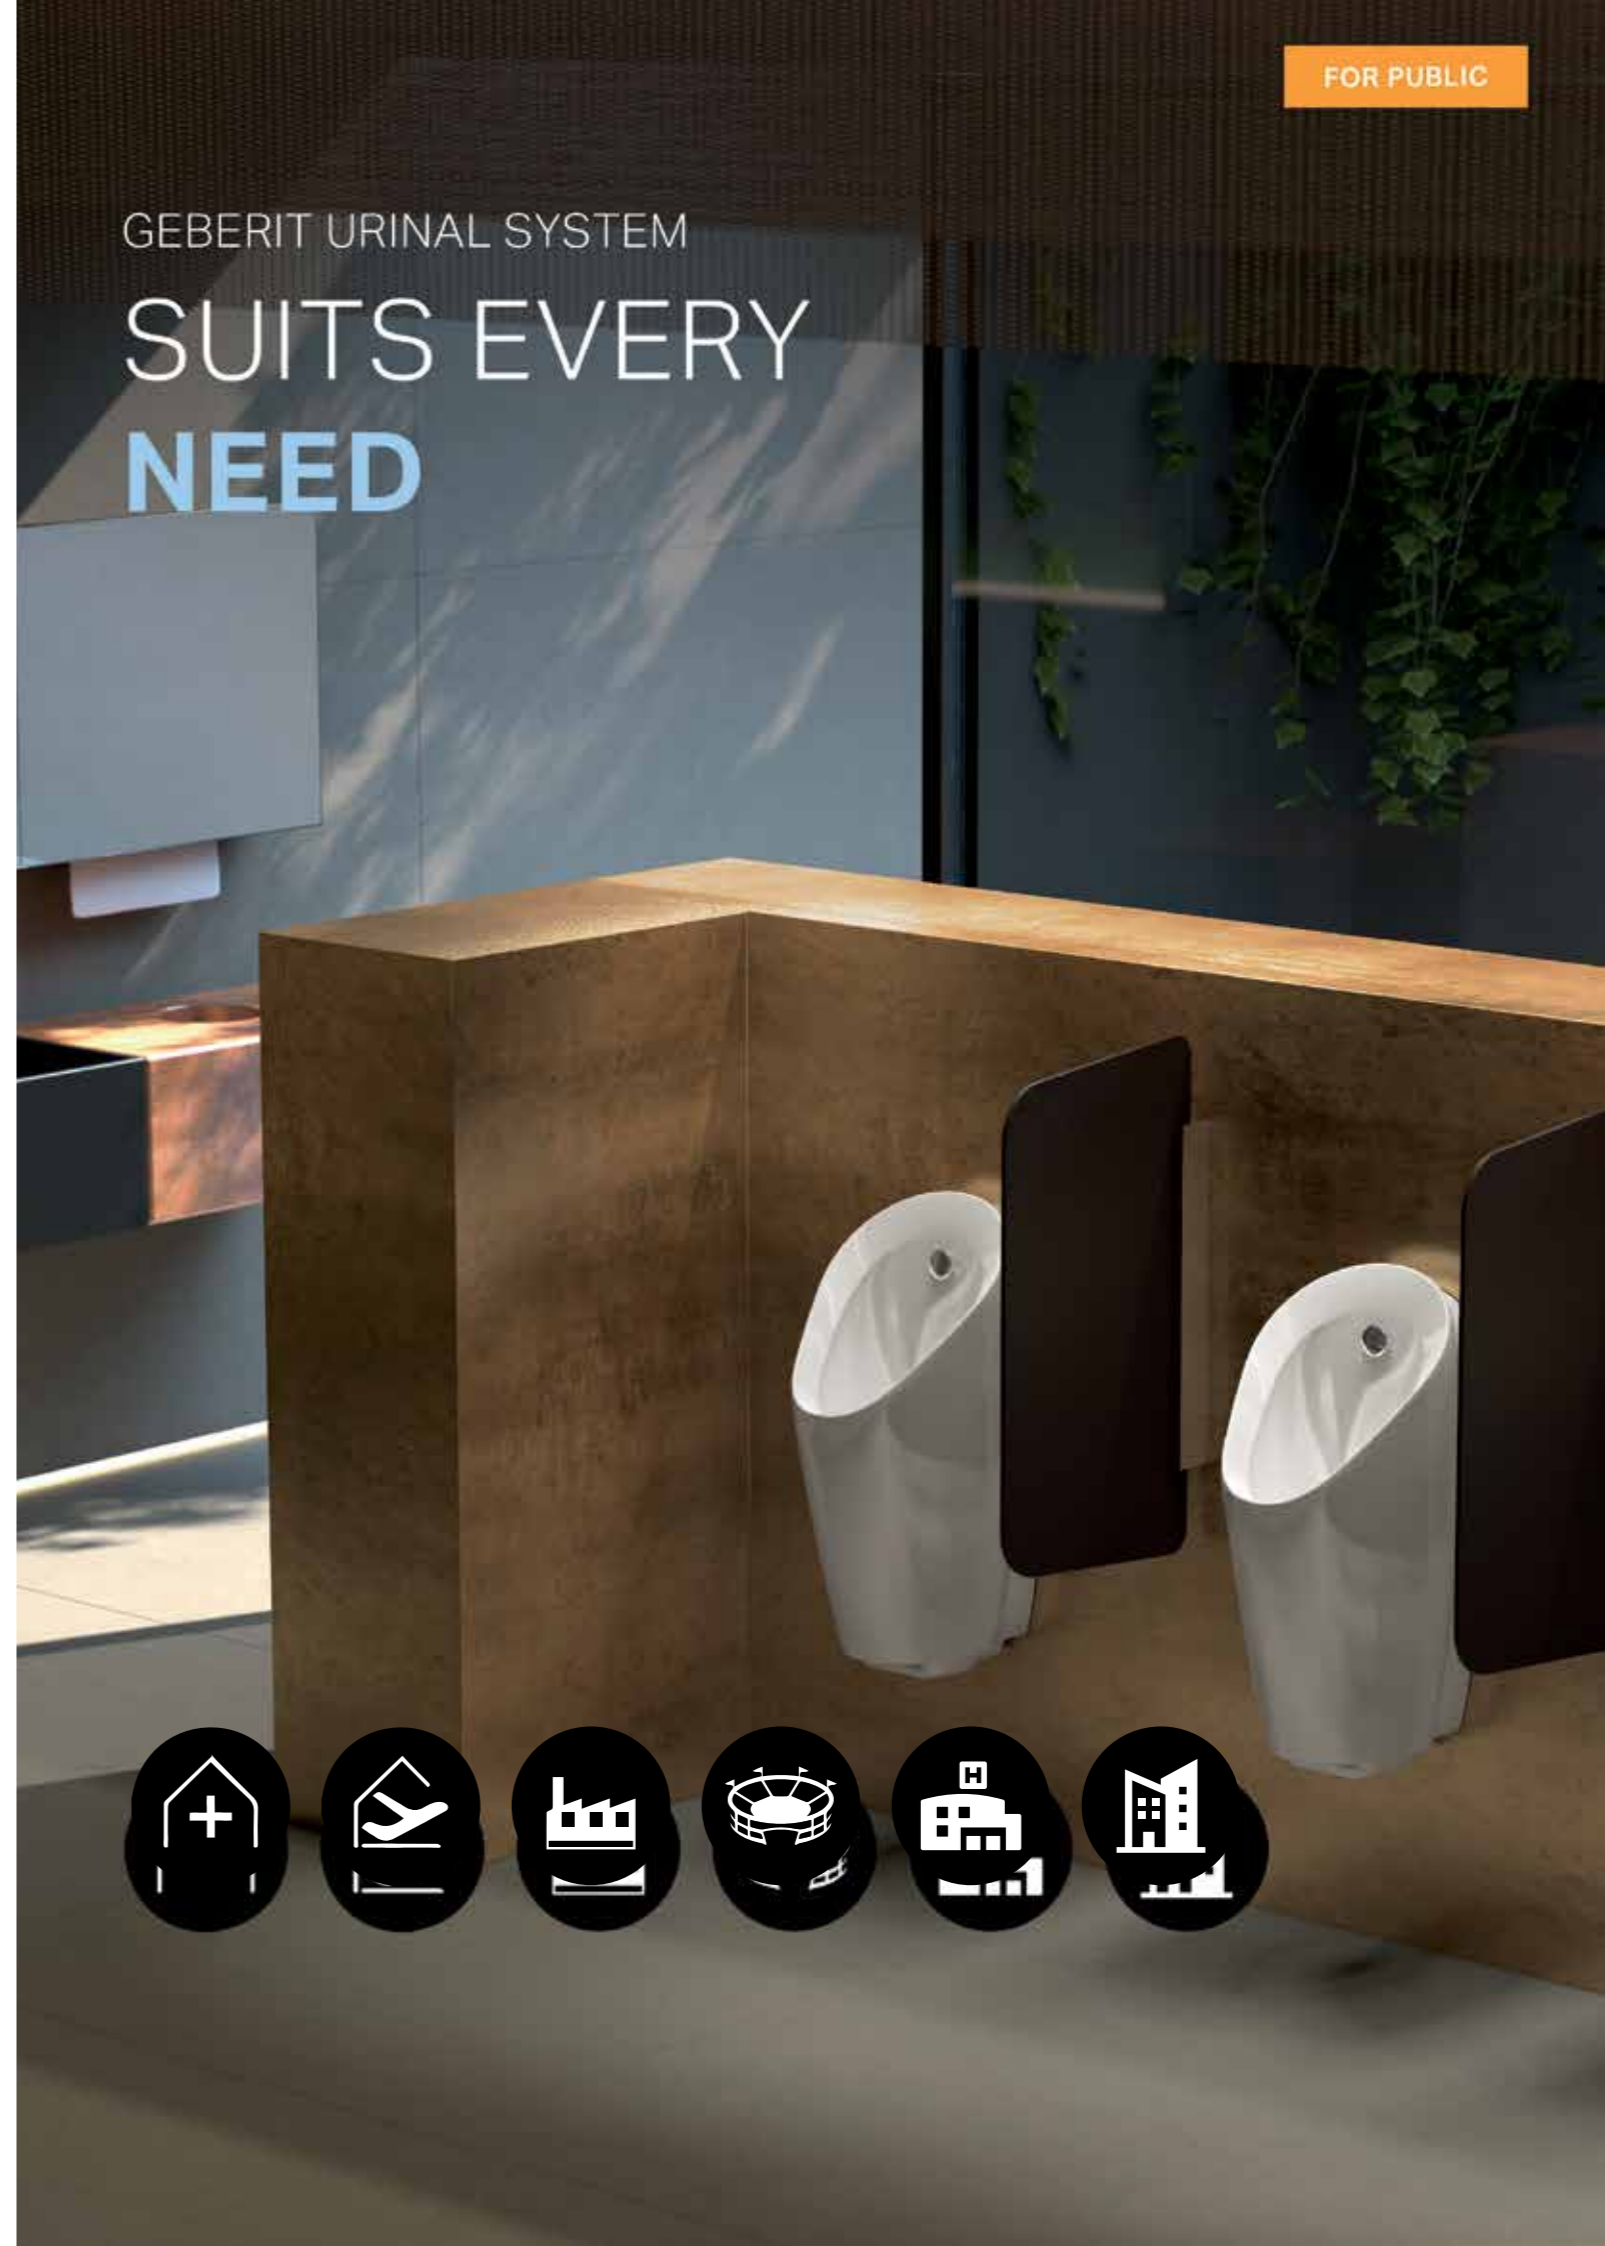

GEBERIT URINAL SYSTEM SUITS EVERY NEED