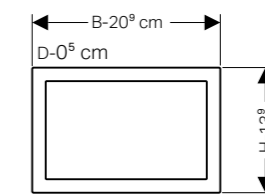

Article No.: 115.081.GH.1
Colour: brushed chrome
MRP: ₹48,990

Article No.: 115.081.JK.1
Colour: glass lava
MRP: ₹47,360

Article No.: 115.081.JL.1
Colour: glass and grey
MRP: ₹49,610

Omega 60 cover frame

B / Width (cm) - 20^o cm
H / Height (cm) - 13^o cm
T / Depth (cm) - 0⁵ cm