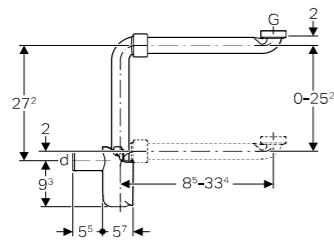

Article No.: 151.116.11.1
Colour: white alpine, 32 mm
MRP: ₹2,850

Article No.: 151.117.11.1
Colour: white alpine, 40 mm
MRP: ₹2,850

APPLICATION PURPOSE

- For washbasin • Allows for flexible length & placement

SCOPE OF DELIVERY

- Seals • Connection bend with collar