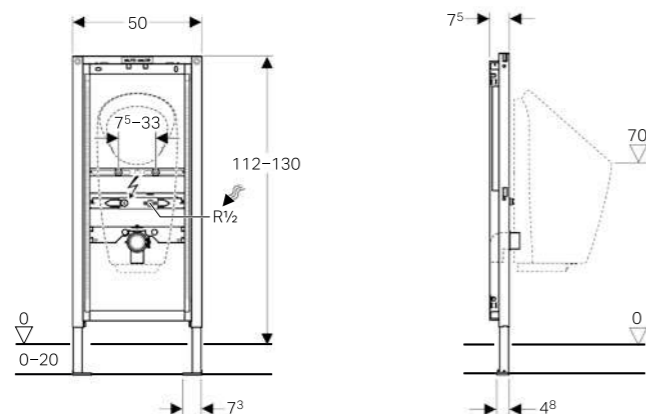

SCOPE OF DELIVERY

- Elbow tap connector R1/2"
- Protection box with cover
- Connection pipe between inlet $\varnothing$ 32 mm and urinal, with seal to urinal
- Protection plug
- Connection bend made of PE-HD $\varnothing$ 63 / 50mm
- Protection cap
- Seal $\varnothing$ 57 / 50mm
- Urinal trap $\varnothing$ 50 mm, with seal on urinal
- 2 threaded rods M8
- Fastening material

Best suited for integrated urinal

111.815.00.1 - Wall anchoring set to be ordered separately with Geberit Duofix element for urinal (13.5 - 20 cm)

MRP: ₹ 2,670

111.013.00.1 - Wall anchoring set to be ordered separately with Geberit Duofix element for urinal (9 - 11 cm)

MRP: ₹ 2,050

PARTITION WALLS

COMFORTABLE PRIVACY

GEBERIT URINAL DIVISIONS

Article No.: 115.201.11.1

Colour: Geberit urinal division, plastic, basic: white alpine
MRP: ₹ 27,290

Article No.: 115.202.11.1

Colour: Geberit urinal division, plastic: white alpine
MRP: ₹ 38,070

Article No.: 115.211.TD.1

Colour: Geberit urinal division, glass: white alpine
MRP: ₹ 53,540

Article No.: 115.211.CD.1

Colour: Geberit urinal division, glass: light grey RAL 7035
MRP: ₹ 53,540

Article No.: 115.211.TF.1

Colour: Geberit urinal division, glass: umber
MRP: ₹ 62,600

SCOPE OF DELIVERY

- Secure and durable material
- Hidden attachment to the wall
- Several colours available
- Made of glass, ceramic or plastic