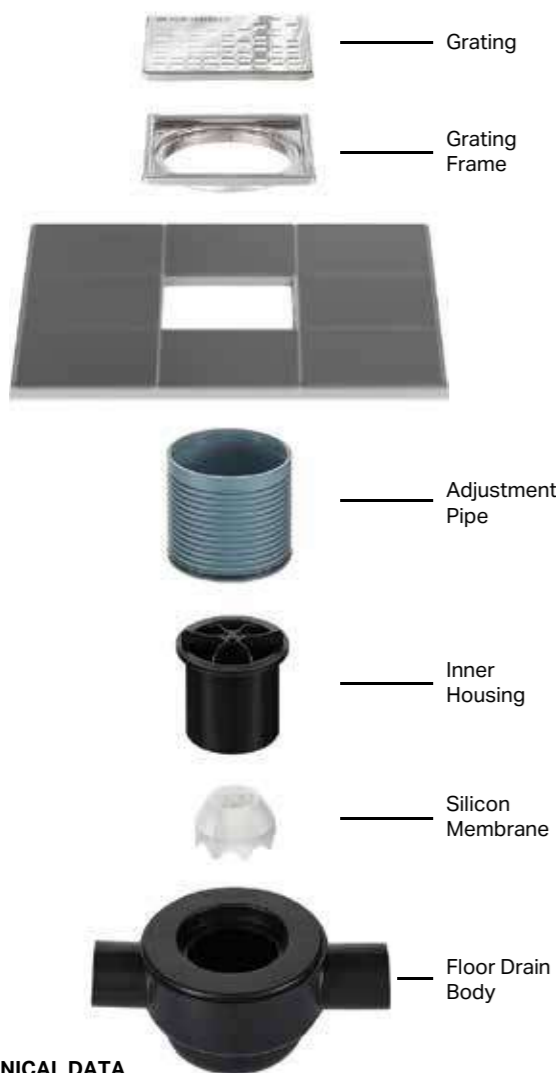

AQUOREA EXPANDED VIEW

Improved Efficiency

Odour Free

Anti Bacteria

Easy Maintenance