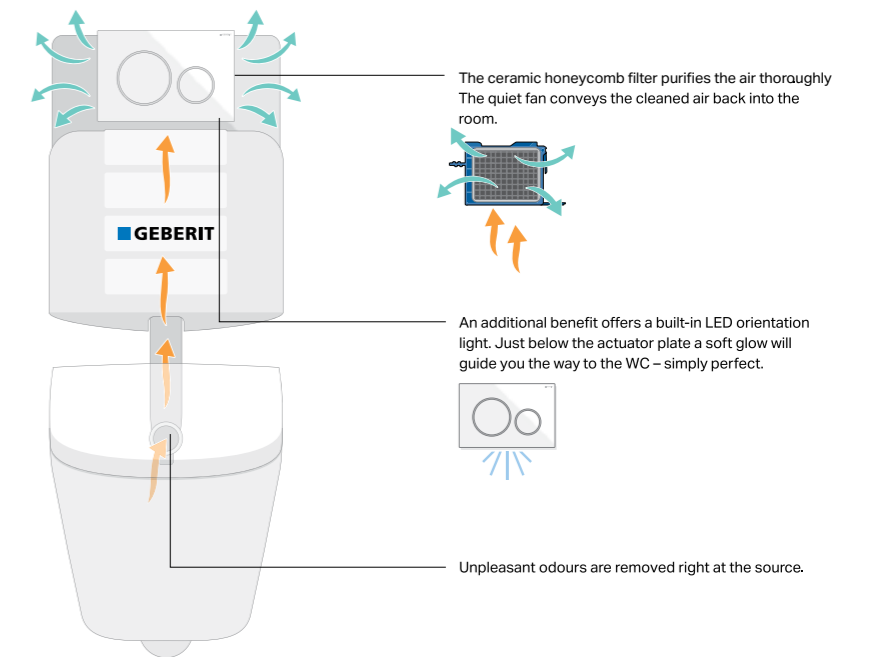

GEBERIT DUOFRESH MODULE FRESH AIR FOR EVERYONE

FUNCTIONS AND SOLUTIONS

GEBERIT DUOFRESH MODULE ADVANTAGE

EFFICIENT

The air is purified by the ceramic honeycomb filter.

QUIET

A quiet fan conveys the purified air back into the room.

ACCESSIBLE

The ceramic honeycomb filter can be easily accessed via the actuator plate.

COMPATIBLE WITH SIGMA RANGE

The Geberit DuoFresh module can be easily installed in any Geberit Sigma cistern and can be combined with almost any actuator plate from Sigma range.

UNPLEASANT ODOURS IN THE TOILET ARE A THING OF THE PAST

The Geberit DuoFresh module removes the bad air directly from the WC ceramic appliance, purifies it using a ceramic honeycomb filter and then returns it to the room. This is extremely effective, as it prevents unpleasant odours from spreading throughout the bathrooms in the first place, rendering air fresheners, lighting matches, opening windows, etc. completely unnecessary.