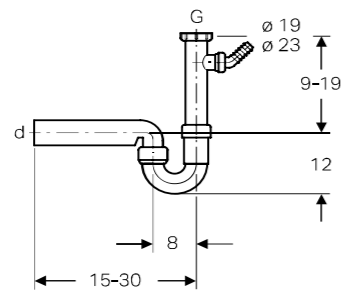

FOR KITCHEN SINKS

Article No.: 152.713.11.1
Colour: White alpine, 40 mm
MRP: ₹1,460

APPLICATION PURPOSE

- For connecting kitchen sinks with one bowl
- Allows for flexible length & placement