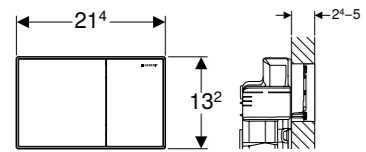

GEBERIT SIGMA ACTUATOR PLATES

SIGMA60

Article No.: 115.640.GH.1
Colour: brushed chrome
MRP: ₹47,470