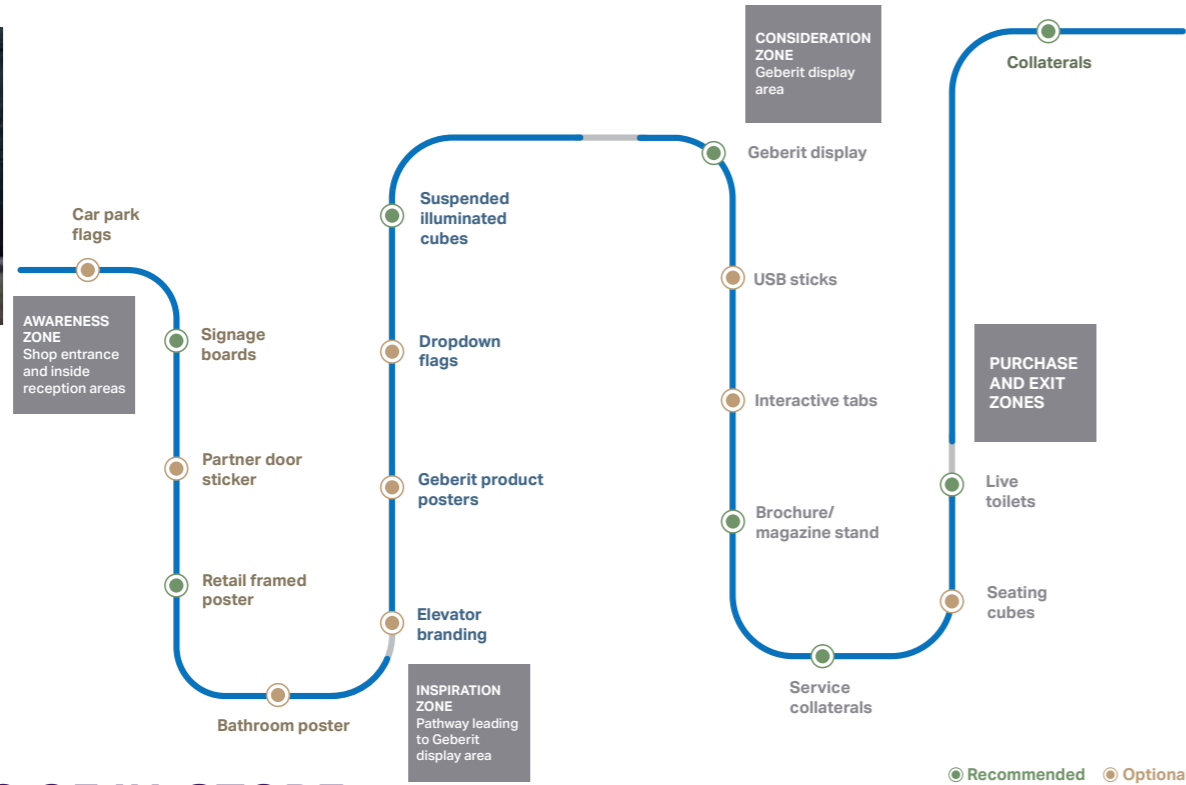

RETAIL MARKETING SUPPORT

MAPPING OF IN-STORE CUSTOMER JOURNEY