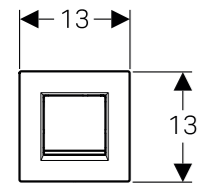

TYPE30

PNEUMATIC