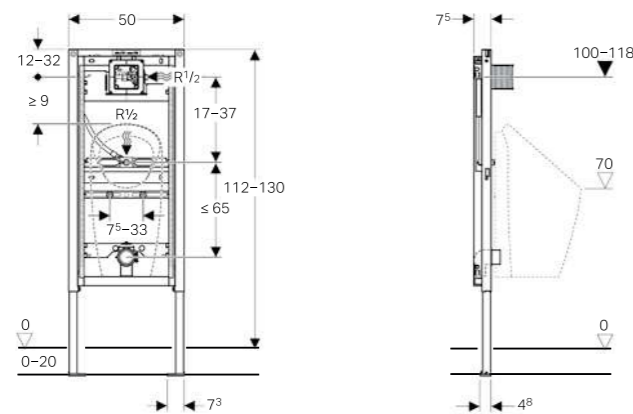

SCOPE OF DELIVERY

- Water supply connection R1/2"
- Protection box with cover
- Connection pipe between inlet $\varnothing$ 32 mm and urinal, with seal to urinal
- Protection plug
- Connection bend made of PE-HD, $\varnothing$ 63/50 mm
- Protective cap
- Seal $\varnothing$ 57 / 50 mm
- Urinal trap $\varnothing$ 50 mm, with seal on urinal
- 2 threaded rods M8
- Fastening material

Best suited for basic urinal preda

111.686.00.1 - Geberit Duofix element for urinal, 112-130 cm, Universal, for exposed flushing valve

MRP: ₹ 25,540