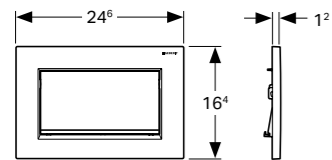

STOP AND GO FLUSH SIGMA30

Article No.: 115.893.KJ.1
Colour: white/bright chrome/white
MRP: ₹14,190