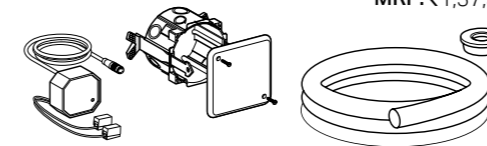

Article No.: 115.861.00.6

Installation set for Geberit WC flush control, electronic to be ordered with Sigma80

CHARACTERISTICS

- Actuator plate made of glass, interlockable
- Manual, touchless actuation
- Actuator buttons identifiable by light bars
- Button illumination can be set in five colours
- Electrical power supply via power supply unit
- Button illumination activated when approached

SCOPE OF DELIVERY

- Actuator plate Sigma80
- Mounting frame
- Support block with servomotor and lifting device, pre-mounted
- Actuator rod
- Fastening material

Note

- Ensure the installation is connected to power back up circuit

PRODUCT DETAILS

Operating voltage	12 V DC
Nominal voltage	85 - 240 V AC
Mains frequency	50 - 60 Hz
Protection degree	IP 45

Also available for Sigma 12 cm cisterns

Note

- Not compatible with Article No. 109.771.00.1, 111.726.001 & 110.772.00.1, for the above articles order Article No.116.091.XX.1