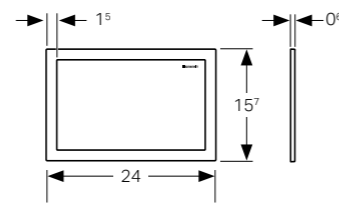

Sigma 60 cover frame

Article No.: 115.641.GH.1
Colour: brushed chrome
MRP: ₹13,090

Article No.: 115.641.21.1
Colour: bright chrome-plated
MRP: ₹13,090

CHARACTERISTICS

- Surface even actuation

PRODUCT DETAILS

Actuation force <20N
Product material Die-cast zinc