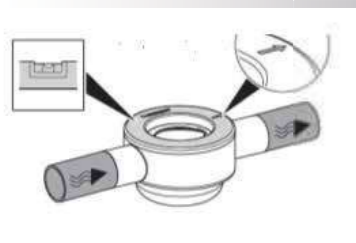

GEBERIT AQUOREA SOLUTIONS FOR DRY DRAINS IN THE ABSENCE OF WATER SEAL.

The Aquorea floor drain is a space-saving solution. The body is made from HDPE material and has a stainless steel grating with silicon membrane.

GET THE RELIABILITY ADVANTAGE
With dual seal technology of Water and Silicone membrane

Article No : 388.011.00.2
MRP: ₹3,000