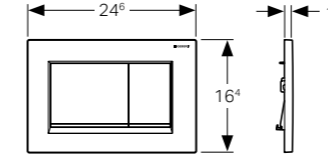

GEBERIT SIGMA ACTUATOR PLATES

SIGMA30

Article No.: 115.883.KM.1
Colour (frame/ring/button): black/bright chrome/black
MRP: ₹8,580