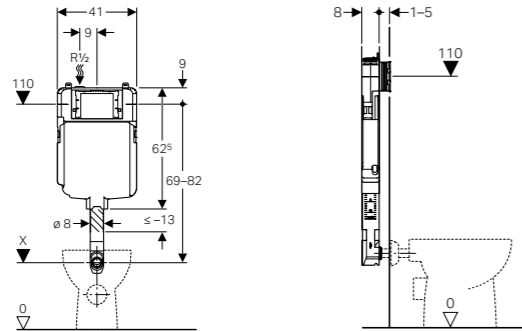

MRP: ₹18,200

SCOPE OF DELIVERY

- Water supply connection R 1/2, compatible with MeplaFix, with integrated angle stop valve and hand wheel
- Protection box for service opening
- Flush bend with recess shells
- Flush bend extension, \varnothing 45 mm
- Protection plug
- 2 slotted flat irons
- Fastening material