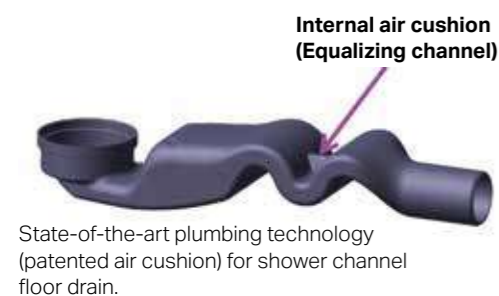

NOTE: THIS DESIGN OF AIR CUSHIONING IS AVAILABLE IN ARTICLE NUMBER 154.152.00.1