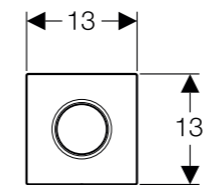

TYPE01

PNEUMATIC