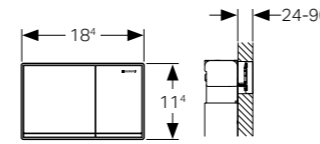

GEBERIT OMEGA ACTUATOR PLATES

OMEGA60

Article No.: 115.081.SI.1
Colour: glass white
MRP: ₹38,200