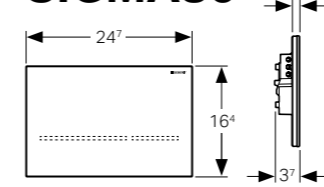

SIGMA80

Article No.: 116.092.SG.6
Colour: black glass
MRP: ₹1,37,500 TouchFree