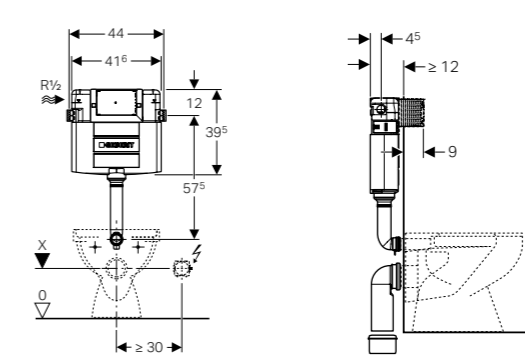

- Water supply connection, R 1/2, with integrated angle stop valve and hand wheel
- Protection cover for service opening, can be cut to length
- Two protection plugs
- WC connection set, dia. 90 mm
- WC outlet bend, HDPE, dia. 90 mm
- Adapter sleeve, dia. 90/110 mm
- 2 threaded rods M12
- Fastening material
- Excluded: Actuator plate

111.030.00.1 - Also available Geberit Duofix element for wall-hung WC, H98, with Omega cistern 12 cm

111.815.00.1 - Wall anchoring set to be ordered separately with Geberit Duofix Omega

MRP: ₹38,600

MRP: ₹ 2,670

GEBERIT OMEGA CONCEALED CISTERNS

FRONT ACTUATION

109.060.00.1 - Geberit Omega concealed cistern 12 cm, H106 cm

MRP: ₹22,350

SCOPE OF DELIVERY

- Water supply connection, R 1/2, compatible with MeplaFix, with integrated angle stop valve and hand wheel
- Connection set for WC, \varnothing 90 mm
- WC outlet bend, HDPE, \varnothing 90 mm / 110 mm
- Protection box for service opening
- Two protection plugs
- 2 fastening brackets
- Fastening material