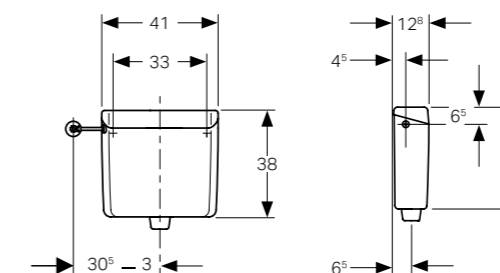

MRP: ₹10,450

SCOPE OF DELIVERY

- Flush bend 38 x 5.2 cm, dia. 50/44 mm
- Fastening material
- Excluded: Angle stop valve R 1/2"

APPLICATION PURPOSE

- For installation behind the wall or in furniture
- For pneumatic remote flush actuation
- For thin walls with max. 70 mm thickness in combination with floor mounted WC