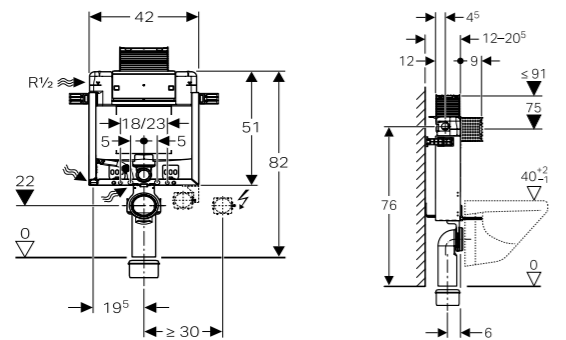

109.043.00.1 - Geberit Omega concealed cistern 12 cm, H82

MRP: ₹20,300

SCOPE OF DELIVERY

- Water supply connection, R 1/2, with integrated angle stop valve and hand wheel
- Protection cover for service opening, can be cut to length
- Flush bend extension dia. 45 mm
- 1 protection plug
- 2 fastening brackets
- Fastening material
- Excluded: Actuator plate

109.050.00.1 - Also available Geberit Omega concealed cistern 12 cm, H98

110.001.00.1 - Geberit Kombifix element for wall-hung WC, H82, with Omega cistern 12 cm

MRP: ₹23,800

SCOPE OF DELIVERY

- Water supply connection R 1/2" with integrated angle stop valve and hand wheel
- Protection cover for service opening, can be cut to length
- WC connection set, dia. 90 mm
- WC outlet bend, HDPE, dia. 90 mm
- Adapter sleeve, dia. 90/110 mm
- Two protection plugs
- 2 threaded rods M12
- Fastening material
- Excluded: Actuator plate