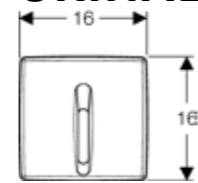

URINAL BASIC - ACTUATOR PLATES

Article No.: 115.817.11.5
Color: White Alpine
MRP: ₹ 38,070