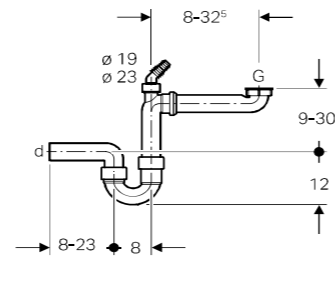

APPLICATION PURPOSE

- For washbasin

FOR KITCHEN SINKS

Article No.: 152.713.11.1
Colour: White alpine, 40 mm
MRP: ₹1,460

APPLICATION PURPOSE

- For connecting kitchen sinks with one bowl
- Allows for flexible length & placement