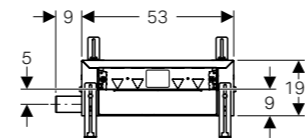

A pleasure to the eye – and to the professional

GEBERIT KOMBIFIX FOR SHOWER, WITH WALL DRAIN

Material: steel
Discharge rate: 0.4l/s
Depth of water seal.: 30 mm

Article No.: 457.536.00.1
MRP: ₹ 31,410

Material: steel
Discharge rate: 0.8l/s
Depth of water seal.: 50 mm