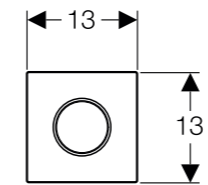

TYPE10

PNEUMATIC