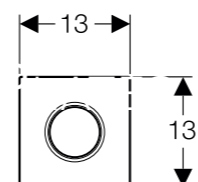

GEBERIT URINAL FLUSH CONTROLS

A TOUCH OF PERFECTION

TOUCHLESS

TYPE50

MAINS OPERATED

Article No.: 116.026.GH.1
brushed chrome
MRP: ₹ 88,110

BATTERY OPERATED

Article No.: 116.036.GH.1
brushed chrome
MRP: ₹ 89,340

TYPE30

MAINS OPERATED

Article No.: 116.027.KH.1
Colour: bright chr - matt chr - bright chr
MRP: ₹ 63,050

Article No.: 116.027.KJ.1
Colour: white - bright chr - white
MRP: ₹ 77,100

Article No.: 116.027.KM.1
Colour: black - bright chr - black
MRP: ₹ 63,050

Article No.: 116.027.KN.1
Colour: matt chr - bright chr - matt chr
MRP: ₹ 77,100

BATTERY OPERATED

Article No.: 116.037.KH.1
Colour: bright chr - matt chr - bright chr
MRP: ₹ 63,050

Article No.: 116.037.KJ.1
Colour: white - bright chr - white
MRP: ₹ 77,100

Article No.: 116.037.KM.1
Colour: black - bright chr - black
MRP: ₹ 63,050

Article No.: 116.037.KN.1
Colour: matt chr - bright chr - matt chr
MRP: ₹ 77,100

TYPE10

MAINS OPERATED

Article No.: 116.025.KH.1
Colour: bright chr - matt chr - bright chr
MRP: ₹ 61,860

Article No.: 116.025.KJ.1
Colour: white - bright chr - white
MRP: ₹ 61,860

Article No.: 116.025.KK.1
Colour: white - gold - white
MRP: ₹ 61,860

Article No.: 116.025.KM.1
Colour: black - bright chr - black
MRP: ₹ 61,860

BATTERY OPERATED

Article No.: 116.035.KH.1
Colour: bright chr - matt chr - bright chr
MRP: ₹ 59,490

Article No.: 116.035.KJ.1
Colour: white - bright chr - white
MRP: ₹ 75,590

Article No.: 116.035.KK.1
Colour: white - gold - white
MRP: ₹ 75,590

Article No.: 116.035.KM.1
Colour: black - bright chr - black
MRP: ₹ 59,490

GEBERIT URINAL FLUSH CONTROLS

A TOUCH OF PERFECTION

TYPE10

MAINS OPERATED

Article No.: 116.025.KN.1
Colour: matt chr - bright chr - matt chr
MRP: ₹ 75,590

Article No.: 116.025.SN.1
Colour: Stainless steel brushed - polished - brushed
MRP: ₹ 63,660