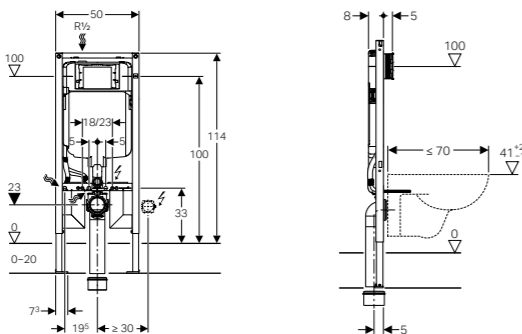

SCOPE OF DELIVERY

- Water supply connection R 1/2, compatible with MeplaFix, with integrated angle stop valve and hand wheel
- Protection box for service opening
- 2 wall anchorings
- Connection set for WC, $\varnothing$ 90 mm
- Connection bend 90° made of PE-HD, $\varnothing$ 90 mm
- Adapter socket made of PE-HD, $\varnothing$ 90 / 110 mm
- 2 protection plugs
- 2 threaded rods M12
- Fastening material

Duofix mounting element for wall-hung WC front operated for actuator plates "Sigma80, Sigma70, Sigma60, Sigma50, Sigma30, Sigma20, Sigma01".

111.300.00.5 - Also available Geberit Duofix element for wall-hung WC, H112, with Sigma cistern 12 cm

MRP: ₹38,950

111.815.00.1 - Wall anchoring set to be ordered separately with Geberit Duofix Sigma (13.5 - 20 cm)

MRP: ₹2,670

111.013.00.1 - Wall anchoring set to be ordered separately with Geberit Duofix Sigma (9 - 11 cm)

MRP: ₹2,050

GEBERIT SIGMA ACTUATOR PLATES

2012

SIGMA80

Article No.: 116.092.SG.6
Colour: black glass
MRP: ₹1,37,500 TouchFree

Article No.: 116.092.SM.6
Colour: glass reflective
MRP: ₹1,37,500 TouchFree