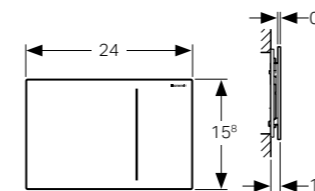

SIGMA70

Article No.: 115.625.SI.1
Colour: white glass
MRP: ₹36,850