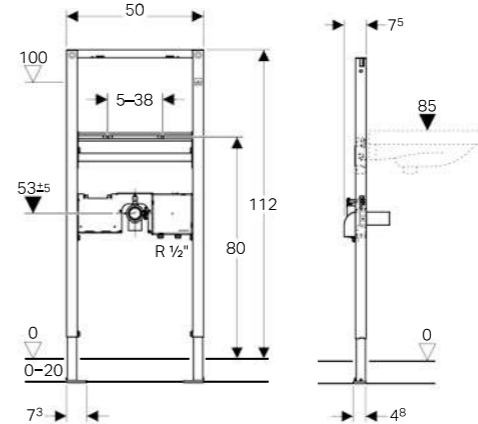

INSTALLATION SET DECK MOUNTED TAPS

Article No.: 111.553.00.1
Operation: Duofix element For exposed trap
MRP: ₹ 30,320

Article No.: 111.563.00.1
Operation: Duofix element For concealed trap
MRP: ₹ 39,950

SCOPE OF DELIVERY - TAPS

- Washbasin tap
- IR sensor with connection cable
- Control electronics
- Functional unit
- Tap aerator key
- Fastening material
- Battery operated: 2 alkaline batteries type AA, 1.5 V

SCOPE OF DELIVERY - DUOFIX ELEMENT

- 2 fixing brackets
- Seal $\varnothing$ 44 / 32 mm
- Connection bend made of PE-HD, $\varnothing$ 50 mm
- 2 threaded rods M10
- Protection box with cover, for concealed housing
- Fastening material

Note: • Deck-mounted taps for concealed option to be ordered along with installation box
• Deck-mounted taps exposed installation box supplied by default
• To order additional cover plates